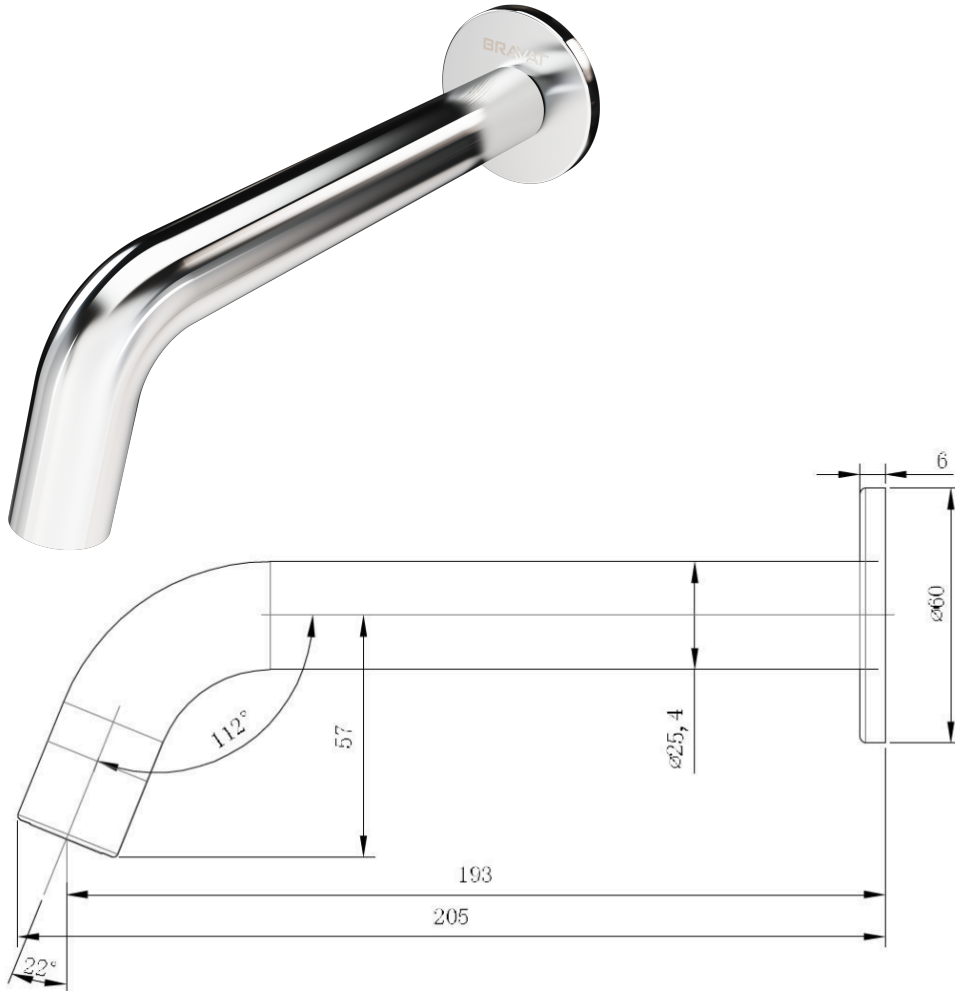

BRAVAT

BY DIETSCHÉ  1873

AF-5190CH

Bath Spout *G1/2 Female Thread

FINISH: Chrome

CONSTRUCTION: Super Brass

CONNECTION: 1/2Ø Female Connection

WORKING PRESSURES: 150 - 500 Kpa

OPERATING TEMPERATURE: 5°C - 70°C

Warranty: 15 Years Warranty & Lifetime on cartridge* (Terms & Conditions Apply)

Bravat Care: For all domestic tap ware products include a 5 Year Parts and Labour warranty & Lifetime on Cartridge replacement* (Terms & Conditions Apply)