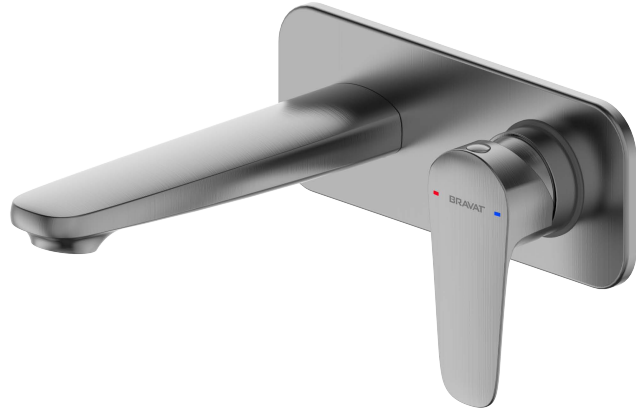

BRAVAT

BY DIETSCHÉ  1873

SO-4000GM Wall Basin Mixer

FINISH: Gun Metal

CONSTRUCTION: Super Brass

CARTRIDGE: 35mm Ceramic

CONNECTION: 1/2Ø BSP Female

WORKING PRESSURES: 150 - 500 Kpa

OPERATING TEMPERATURE: 5°C - 70°C

WELS RATING: 5 Star - 6.0L/m

Warranty: 15 Years Warranty & Lifetime on cartridge* (Terms & Conditions Apply)

Bravat Care: For all domestic tap ware products include a 5 Year Parts and Labour warranty & Lifetime on Cartridge replacement* (Terms & Conditions Apply)