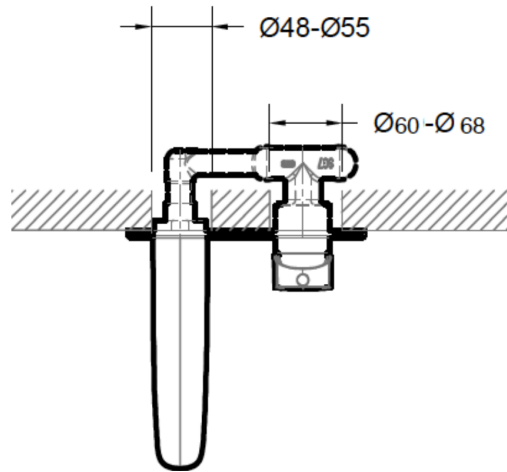

BRAVAT

BY DIETSCHÉ  1873

SO-4000GM Wall Basin Mixer

FINISH: Gun Metal

CONSTRUCTION: Super Brass

CARTRIDGE: 35mm Ceramic

CONNECTION: 1/2Ø BSP Female

WORKING PRESSURES: 150 - 500 Kpa

OPERATING TEMPERATURE: 5°C - 70°C

WELS RATING: 5 Star - 6.0L/m

Warranty: 15 Years Warranty & Lifetime on cartridge* (Terms & Conditions Apply)

Bravat Care: For all domestic tap ware products include a 5 Year Parts and Labour warranty & Lifetime on Cartridge replacement* (Terms & Conditions Apply)