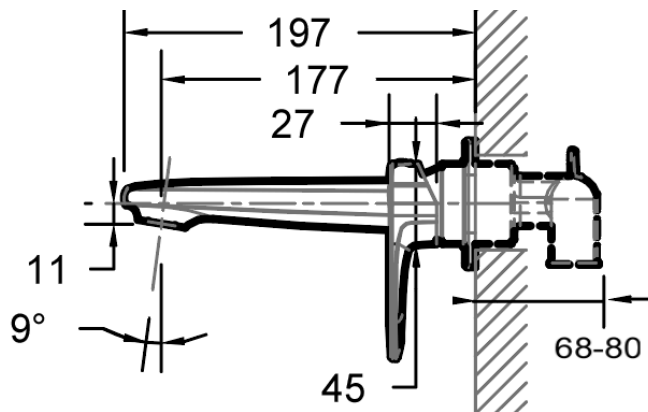

BRAVAT

BY DIETSCHÉ  1873

SO-4000GM Wall Basin Mixer

FINISH: Gun Metal

CONSTRUCTION: Super Brass

CARTRIDGE: 35mm Ceramic

CONNECTION: 1/2Ø BSP Female

WORKING PRESSURES: 150 - 500 Kpa

OPERATING TEMPERATURE: 5°C - 70°C

WELS RATING: 5 Star - 6.0L/m

Warranty: 15 Years Warranty & Lifetime on cartridge* (Terms & Conditions Apply)

Bravat Care: For all domestic tap ware products include a 5 Year Parts and Labour warranty & Lifetime on Cartridge replacement* (Terms & Conditions Apply)