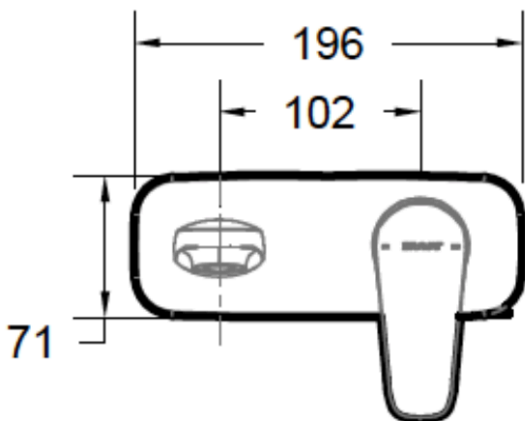

BRAVAT

BY DIETSCHÉ  1873

SO-4000GM Wall Basin Mixer

FINISH: Gun Metal

CONSTRUCTION: Super Brass

CARTRIDGE: 35mm Ceramic

CONNECTION: 1/2Ø BSP Female

WORKING PRESSURES: 150 - 500 Kpa