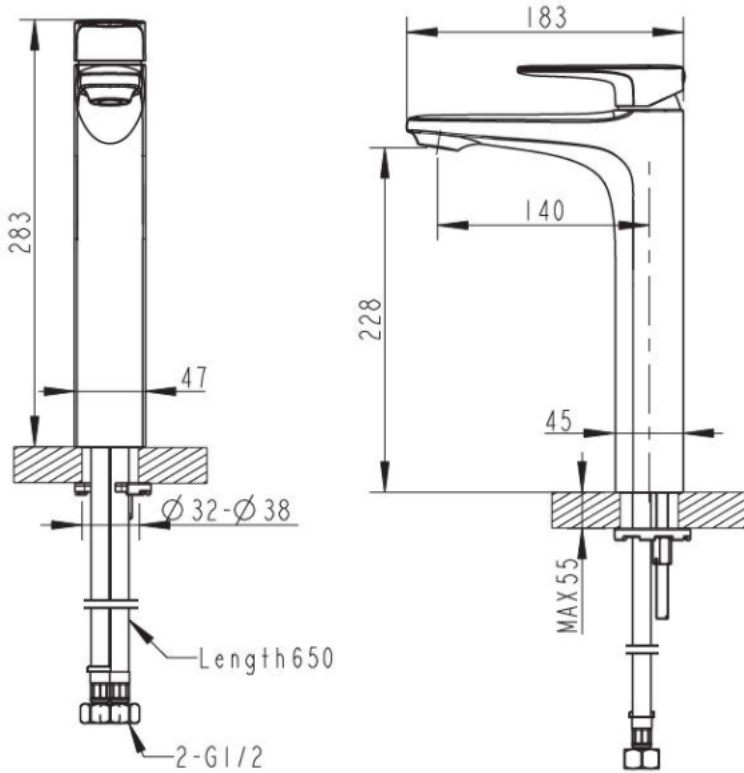

## SO-1000HGM High Basin Mixer

**FINISH:** Gun Metal

**CONSTRUCTION:** Super Brass

**CARTRIDGE:** 35mm Ceramic

**CONNECTION:** 1/2" BSP Female

**WORKING PRESSURES:** 150 - 500 Kpa

**OPERATING TEMPERATURE:** 5°C - 70°C