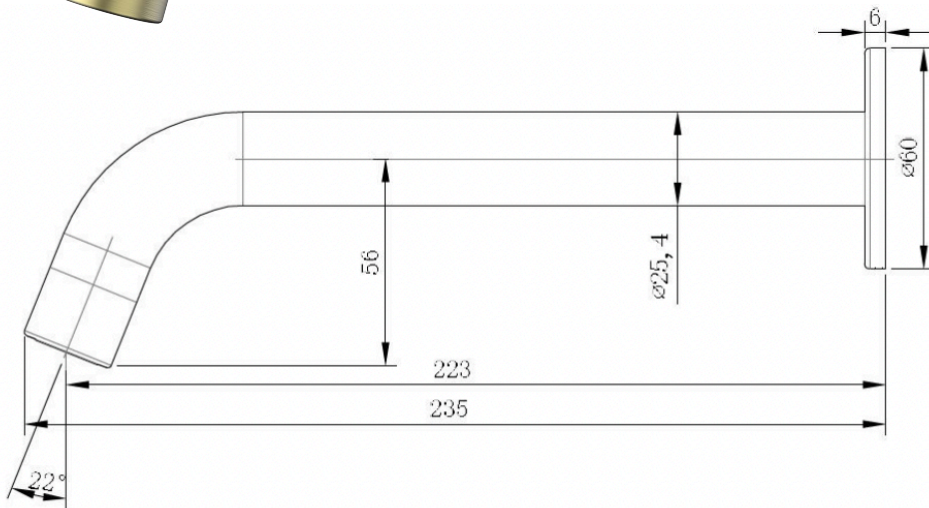

# BRAVAT

BY DIETSCHKE  1873

BST220BB

Bath Spout \*G1/2 Female Thread

**FINISH:** Brushed Brass

**CONSTRUCTION:** Super Brass

**CONNECTION:** 1/2" Female Connection

**WORKING PRESSURES:** 150 - 500 Kpa