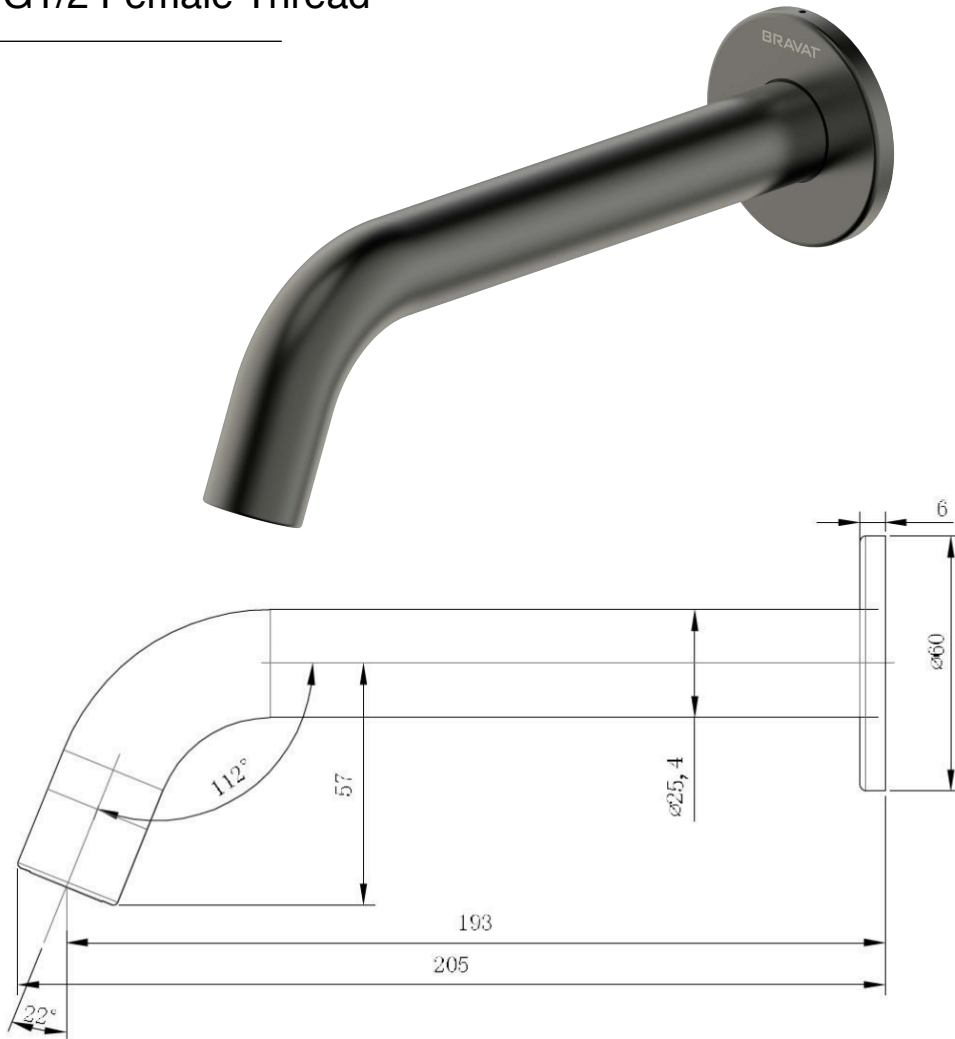

# BRAVAT

BY DIETSCHKE  1873

BST190MB

Bath Spout \*G1/2 Female Thread

**FINISH:** Matte Black

**CONSTRUCTION:** Super Brass

**CONNECTION:** 1/2Ø Female Connection

**WORKING PRESSURES:** 150 - 500 Kpa