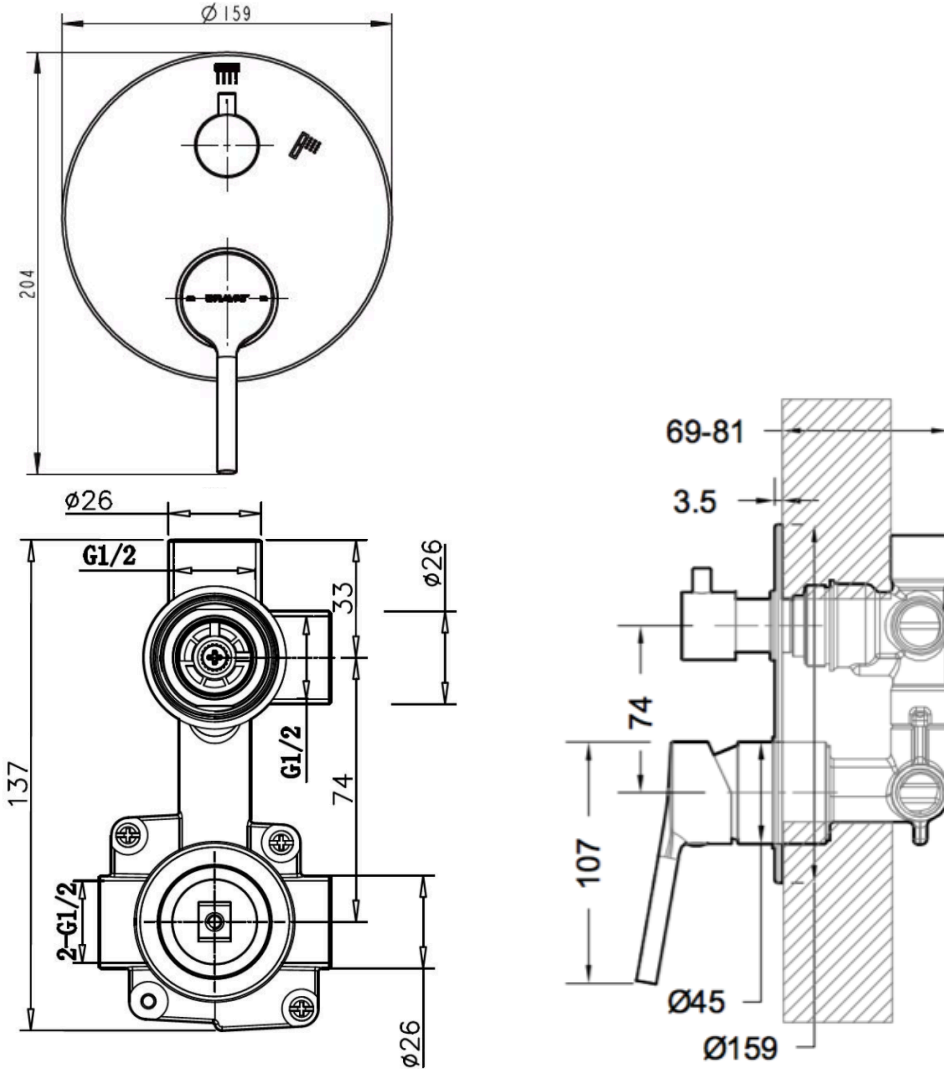

BRAVAT

BY DIETSCHER  1873

AF-3000BB Shower Mixer with Diverter

FINISH: Brushed Brass

CONSTRUCTION: Super Brass

CARTRIDGE: 35mm Ceramic

CONNECTION: 1/2" BSP Female

WORKING PRESSURES: 150 - 500 Kpa

OPERATING TEMPERATURE: 5°C - 70°C

Warranty: 15 Years Warranty & Lifetime on cartridge* (Terms & Conditions Apply)

Life Time Warranty*

200H
NSS PASS

Super Brass

3MM Thickness
Brass

Bravat Care: For all domestic tap ware products include a 5 Year Parts and Labour warranty & Lifetime on Cartridge replacement* (Terms & Conditions Apply)