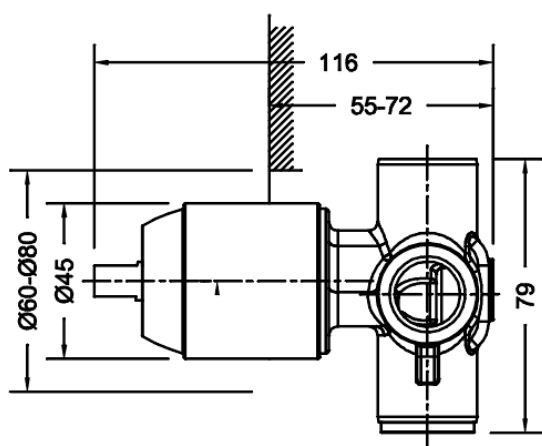

BRAVAT

BY DIETSCHKE  1873

AF-2000BN Shower Mixer

FINISH: Brushed Nickel

CONSTRUCTION: Super Brass

CARTRIDGE: 35mm Ceramic

CONNECTION: 1/2" BSP Female

WORKING PRESSURES: 150 - 500 Kpa