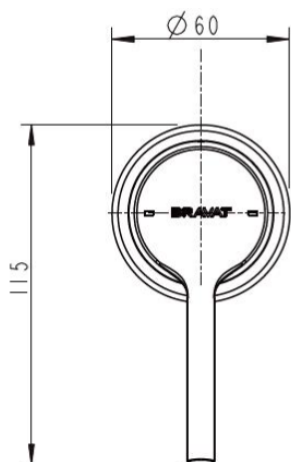

BRAVAT

BY DIETSCHKE  1873

AF-2000BN Shower Mixer

FINISH: Brushed Nickel

CONSTRUCTION: Super Brass

CARTRIDGE: 35mm Ceramic

CONNECTION: 1/2" BSP Female

WORKING PRESSURES: 150 - 500 Kpa