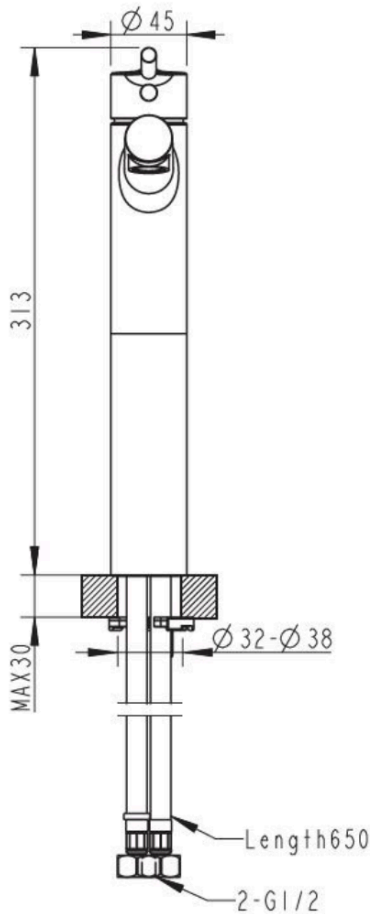

BRAVAT

BY DIETSCHKE  1873

AF-1000HMB High Basin Mixer

FINISH: Matte Black

CONSTRUCTION: Super Brass

CARTRIDGE: 35mm Ceramic

CONNECTION: 1/2" BSP Female

WORKING PRESSURES: 150 - 500 Kpa