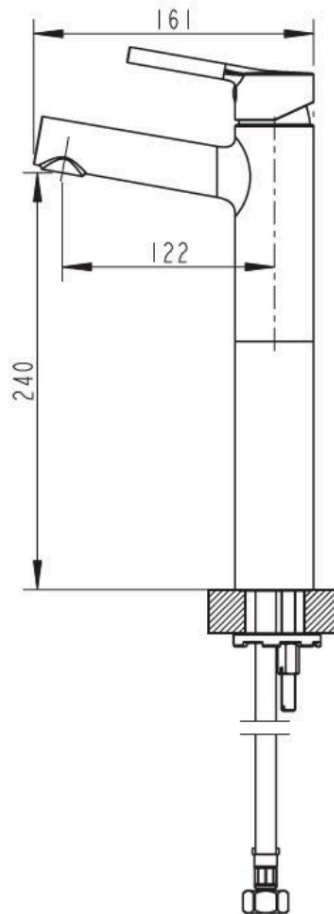

BRAVAT

BY DIETSCHKE  1873

AF-1000HMB High Basin Mixer

FINISH: Matte Black

CONSTRUCTION: Super Brass

CARTRIDGE: 35mm Ceramic

CONNECTION: 1/2" BSP Female

WORKING PRESSURES: 150 - 500 Kpa

OPERATING TEMPERATURE: 5°C - 70°C

WELS RATING: 5Star 5.5L/Min

Warranty: 15 Years Warranty & Lifetime on cartridge* (Terms & Conditions Apply)

Bravat Care: For all domestic tap ware products include a 5 Year Parts and Labour warranty & Lifetime on Cartridge replacement* (Terms & Conditions Apply)