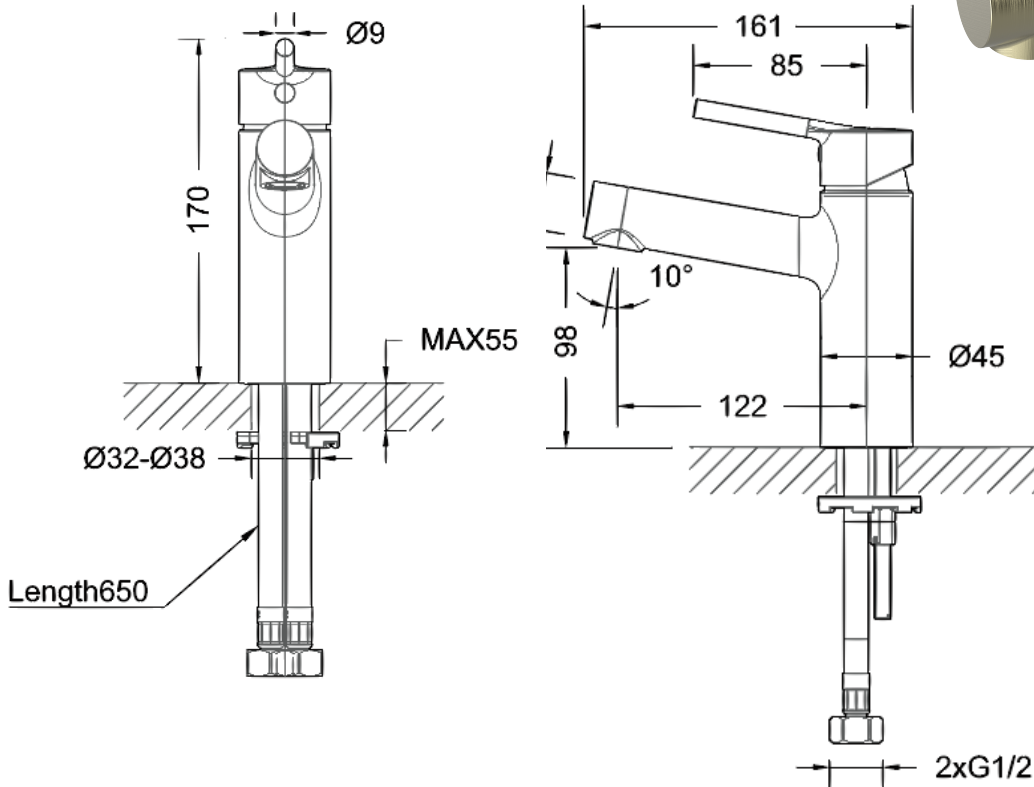

BRAVAT

BY DIETSCHÉ  1873

AF-1000BB Basin Mixer

FINISH: Brushed Brass

CONSTRUCTION: Super Brass

CARTRIDGE: 35mm Ceramic

CONNECTION: 1/2" BSP Female

WORKING PRESSURES: 150 - 500 Kpa

OPERATING TEMPERATURE: 5°C - 70°C

WELS RATING: 5 Star 5.5L/Min

Warranty: 15 Years Warranty & Lifetime on cartridge* (Terms & Conditions Apply)

Bravat Care: For all domestic tap ware products include a 5 Year Parts and Labour warranty & Lifetime on Cartridge replacement* (Terms & Conditions Apply)