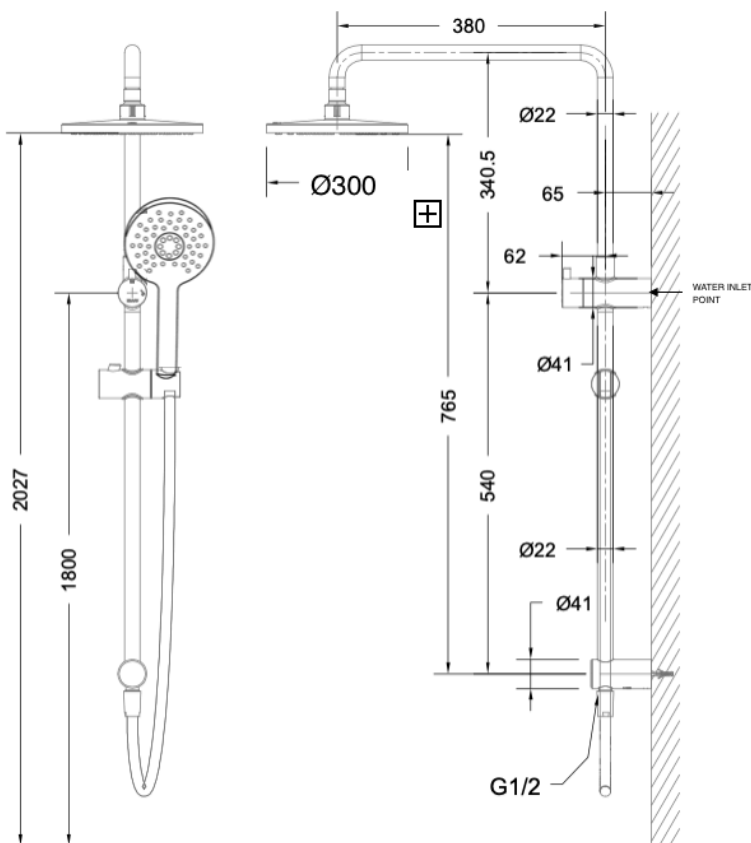

BRAVAT

BY DIETSCHÉ  1873

SO-8500BN Shower Shower Combo

FINISH: Brushed Nickel

CONSTRUCTION: Super Brass

CARTRIDGE: 35mm Ceramic

CONNECTION: 1/2Ø BSP Female

WORKING PRESSURES: 150 - 500 Kpa

OPERATING TEMPERATURE: 5°C - 70°C

WELS RATING: 3 Star - 9L/Min

Warranty: 15 Years Warranty & Lifetime on cartridge* (Terms & Conditions Apply)

Bravat Care: For all domestic tap ware products include a 5 Year Parts and Labour warranty & Lifetime on Cartridge replacement* (Terms & Conditions Apply)