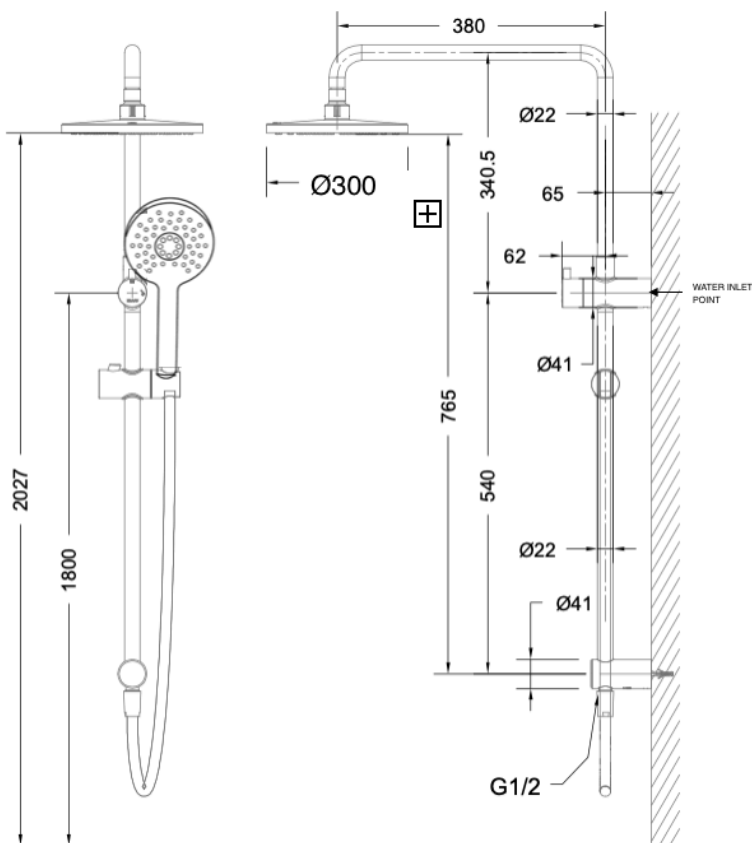

BRAVAT

BY DIETSCHÉ  1873

SO-8500 Shower Shower Combo

FINISH: Chrome

CONSTRUCTION: Super Brass

CARTRIDGE: 35mm Ceramic

CONNECTION: 1/2Ø BSP Female

WORKING PRESSURES: 150 - 500 Kpa

OPERATING TEMPERATURE: 5°C - 70°C

WELS RATING: 3 Star - 9L/Min

Warranty: 15 Years Warranty & Lifetime on cartridge* (Terms & Conditions Apply)

Bravat Care: For all domestic tap ware products include a 5 Year Parts and Labour warranty & Lifetime on Cartridge replacement* (Terms & Conditions Apply)