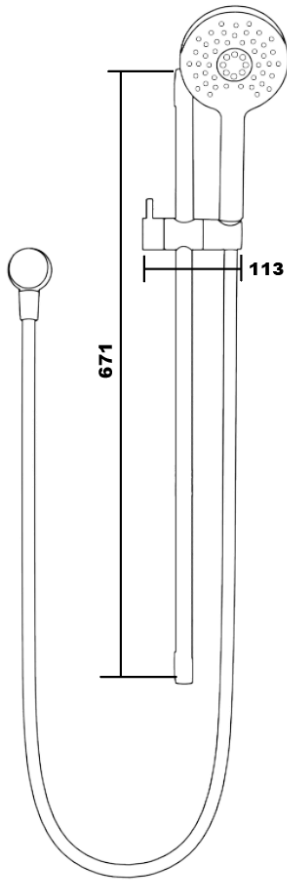

BRAVAT

BY DIETSCHÉ  1873

SO-8001MB Source Shower on Rail

FINISH: Matte Black

CONSTRUCTION: Super Brass

CONNECTION: 1/2Ø BSP Female

WORKING PRESSURES: 150 - 500 Kpa

OPERATING TEMPERATURE: 5°C - 70°C

WELS RATING: 3 Star - 9L/Min

Warranty: 15 Years Warranty & Lifetime on cartridge* (Terms & Conditions Apply)

Bravat Care: For all domestic tap ware products include a 5 Year Parts and Labour warranty & Lifetime on Cartridge replacement* (Terms & Conditions Apply)