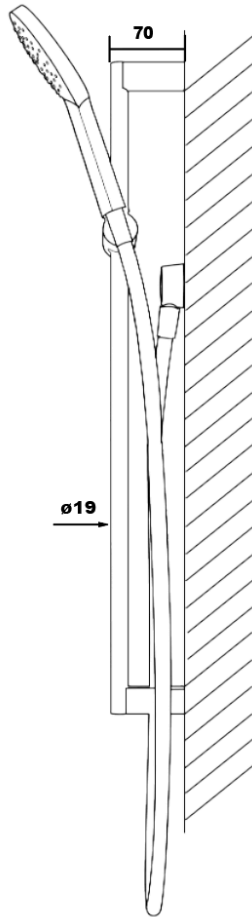

BRAVAT

BY DIETSCHÉ  1873

SO-8001MB Source Shower on Rail

FINISH: Matte Black

CONSTRUCTION: Super Brass

CONNECTION: 1/2Ø BSP Female

WORKING PRESSURES: 150 - 500 Kpa

OPERATING TEMPERATURE: 5°C - 70°C

WELS RATING: 3 Star - 9L/Min

Warranty: 15 Years Warranty & Lifetime on cartridge* (Terms & Conditions Apply)

Bravat Care: For all domestic tap ware products include a 5 Year Parts and Labour warranty & Lifetime on Cartridge replacement* (Terms & Conditions Apply)