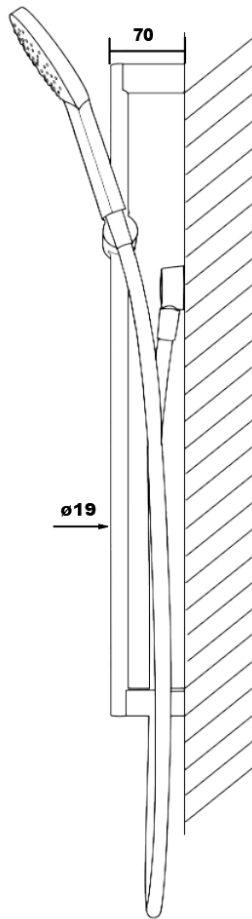

BRAVAT

BY DIETSCHÉ  1873

SO-8001GM Source Shower on Rail

FINISH: Gun Metal

CONSTRUCTION: Super Brass

CONNECTION: 1/2Ø BSP Female

WORKING PRESSURES: 150 - 500 Kpa

OPERATING TEMPERATURE: 5°C - 70°C

WELS RATING: 3 Star - 9L/Min

Warranty: 15 Years Warranty & Lifetime on cartridge* (Terms & Conditions Apply)

Bravat Care: For all domestic tap ware products include a 5 Year Parts and Labour warranty & Lifetime on Cartridge replacement* (Terms & Conditions Apply)