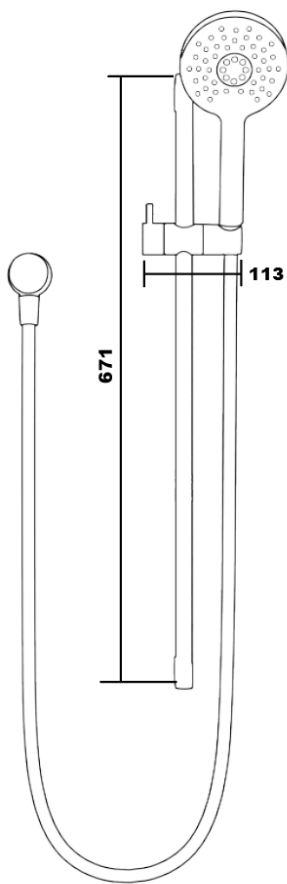

BRAVAT

BY DIETSCHÉ  1873

SO-8001GM Source Shower on Rail

FINISH: Gun Metal

CONSTRUCTION: Super Brass

CONNECTION: 1/2Ø BSP Female

WORKING PRESSURES: 150 - 500 Kpa

OPERATING TEMPERATURE: 5°C - 70°C

WELS RATING: 3 Star - 9L/Min

Warranty: 15 Years Warranty & Lifetime on cartridge* (Terms & Conditions Apply)

Bravat Care: For all domestic tap ware products include a 5 Year Parts and Labour warranty & Lifetime on Cartridge replacement* (Terms & Conditions Apply)