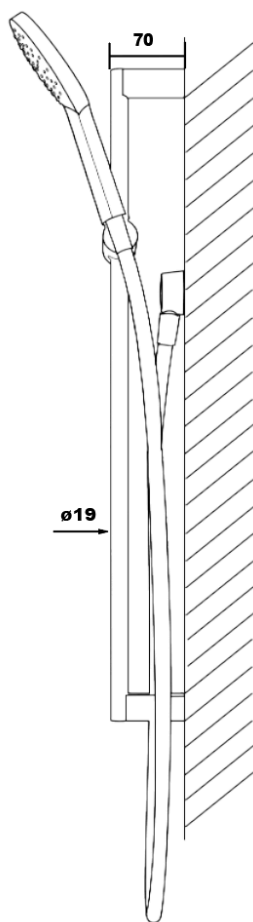

BRAVAT

BY DIETSCHÉ  1873

SO-8001BN Source Shower on Rail

FINISH: Brushed Nickel

CONSTRUCTION: Super Brass

CONNECTION: 1/2Ø BSP Female

WORKING PRESSURES: 150 - 500 Kpa

OPERATING TEMPERATURE: 5°C - 70°C

WELS RATING: 3 Star - 9L/Min

Warranty: 15 Years Warranty & Lifetime on cartridge* (Terms & Conditions Apply)

Bravat Care: For all domestic tap ware products include a 5 Year Parts and Labour warranty & Lifetime on Cartridge replacement* (Terms & Conditions Apply)