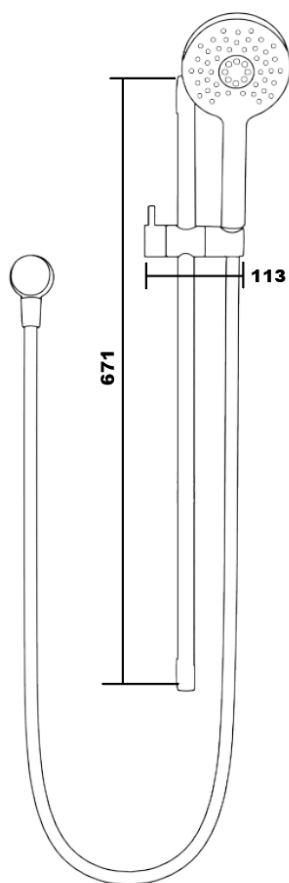

BRAVAT

BY DIETSCHÉ  1873

SO-8001BN Source Shower on Rail

FINISH: Brushed Nickel

CONSTRUCTION: Super Brass

CONNECTION: 1/2Ø BSP Female

WORKING PRESSURES: 150 - 500 Kpa

OPERATING TEMPERATURE: 5°C - 70°C

WELS RATING: 3 Star - 9L/Min

Warranty: 15 Years Warranty & Lifetime on cartridge* (Terms & Conditions Apply)

Bravat Care: For all domestic tap ware products include a 5 Year Parts and Labour warranty & Lifetime on Cartridge replacement* (Terms & Conditions Apply)