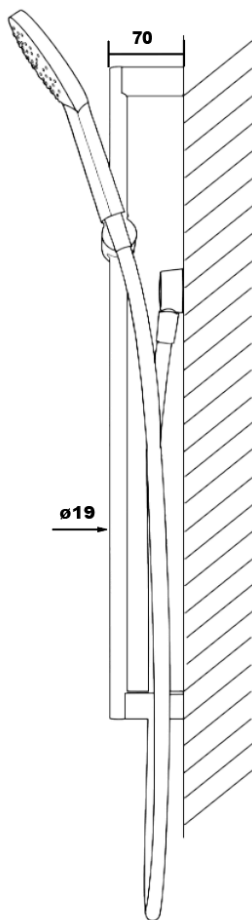

# BRAVAT

BY DIETSCHÉ  1873

## SO-8001 Source Shower on Rail

**FINISH:** Chrome

**CONSTRUCTION:** Super Brass

**CONNECTION:** 1/2" BSP Female

**WORKING PRESSURES:** 150 - 500 Kpa

**OPERATING TEMPERATURE:** 5°C - 70°C

**WELS RATING:** 3 Star - 9L/Min