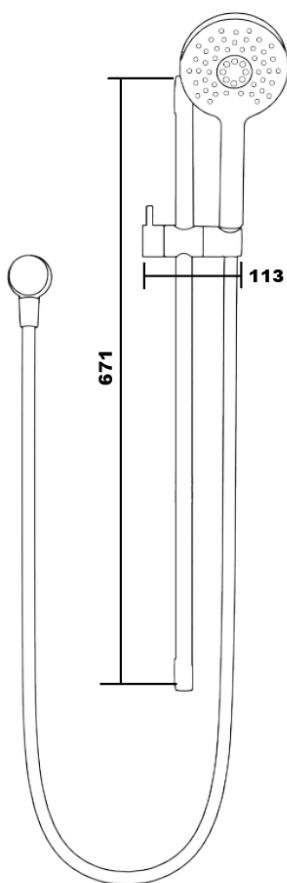

# BRAVAT

BY DIETSCHÉ  1873

## SO-8001 Source Shower on Rail

**FINISH:** Chrome

**CONSTRUCTION:** Super Brass

**CONNECTION:** 1/2" BSP Female

**WORKING PRESSURES:** 150 - 500 Kpa

**OPERATING TEMPERATURE:** 5°C - 70°C

**WELS RATING:** 3 Star - 9L/Min