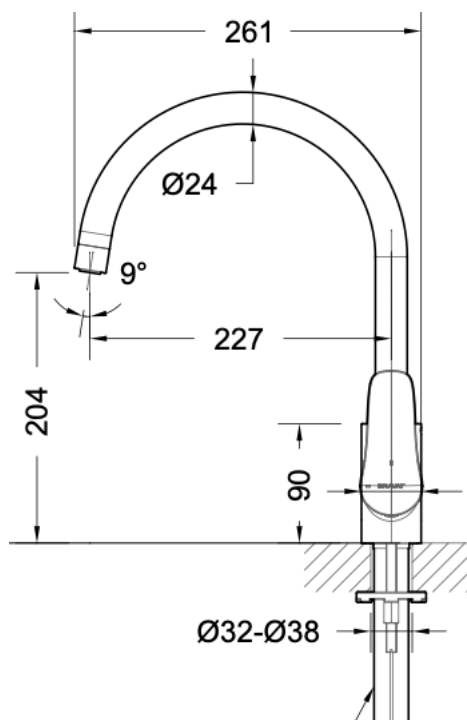

BRAVAT

BY DIETSCHÉ  1873

SO-6000 Kitchen Mixer

FINISH: Chrome

CONSTRUCTION: Super Brass

CARTRIDGE: 35mm Ceramic

CONNECTION: 1/2" BSP Female

WORKING PRESSURES: 150 - 500 Kpa

OPERATING TEMPERATURE: 5°C - 70°C

WELS RATING: 4 Star - 7.0L/m

Warranty: 15 Years Warranty & Lifetime on cartridge* (Terms & Conditions Apply)

Bravat Care: For all domestic tap ware products include a 5 Year Parts and Labour warranty & Lifetime on Cartridge replacement* (Terms & Conditions Apply)