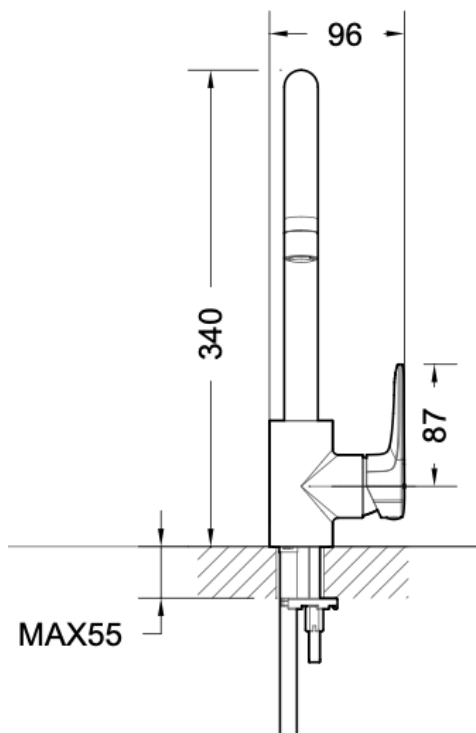

BRAVAT

BY DIETSCHÉ  1873

SO-6000 Kitchen Mixer

FINISH: Chrome

CONSTRUCTION: Super Brass

CARTRIDGE: 35mm Ceramic

CONNECTION: 1/2" BSP Female

WORKING PRESSURES: 150 - 500 Kpa

OPERATING TEMPERATURE: 5°C - 70°C

WELS RATING: 4 Star - 7.0L/m

Warranty: 15 Years Warranty & Lifetime on cartridge* (Terms & Conditions Apply)

Bravat Care: For all domestic tap ware products include a 5 Year Parts and Labour warranty & Lifetime on Cartridge replacement* (Terms & Conditions Apply)