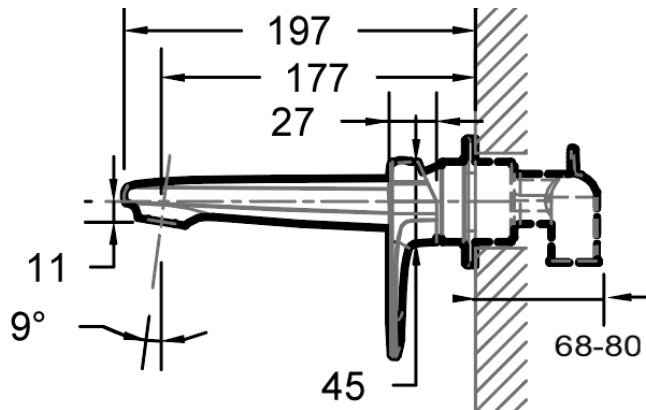

BRAVAT

BY DIETSCHÉ  1873

SO-4000BN Wall Basin Mixer

FINISH: Brushed Nickel

CONSTRUCTION: Super Brass

CARTRIDGE: 35mm Ceramic

CONNECTION: 1/2Ø BSP Female

WORKING PRESSURES: 150 - 500 Kpa

OPERATING TEMPERATURE: 5°C - 70°C

WELS RATING: 5 Star - 6.0L/m

Warranty: 15 Years Warranty & Lifetime on cartridge* (Terms & Conditions Apply)

Bravat Care: For all domestic tap ware products include a 5 Year Parts and Labour warranty & Lifetime on Cartridge replacement* (Terms & Conditions Apply)