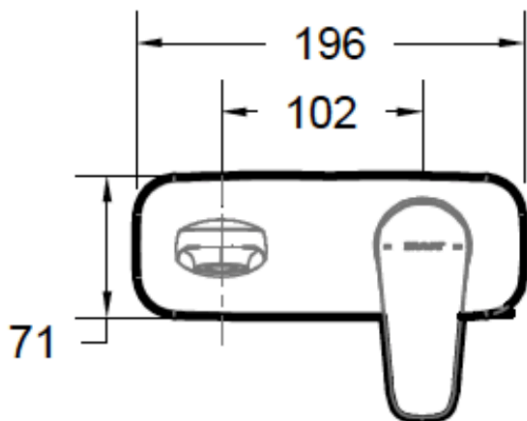

BRAVAT

BY DIETSCHÉ  1873

SO-4000BN Wall Basin Mixer

FINISH: Brushed Nickel

CONSTRUCTION: Super Brass

CARTRIDGE: 35mm Ceramic

CONNECTION: 1/2Ø BSP Female

WORKING PRESSURES: 150 - 500 Kpa