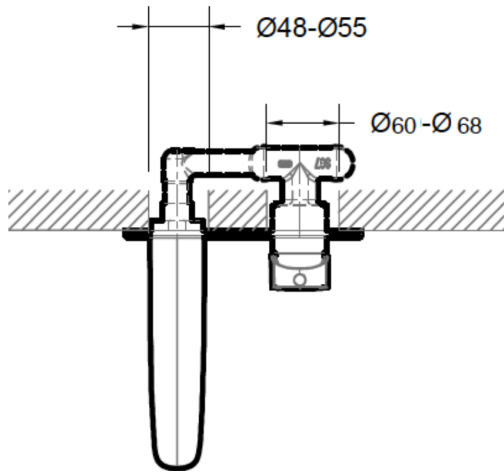

BRAVAT

BY DIETSCHÉ  1873

SO-4000BN Wall Basin Mixer

FINISH: Brushed Nickel

CONSTRUCTION: Super Brass

CARTRIDGE: 35mm Ceramic

CONNECTION: 1/2Ø BSP Female

WORKING PRESSURES: 150 - 500 Kpa

OPERATING TEMPERATURE: 5°C - 70°C

WELS RATING: 5 Star - 6.0L/m

Warranty: 15 Years Warranty & Lifetime on cartridge* (Terms & Conditions Apply)

Bravat Care: For all domestic tap ware products include a 5 Year Parts and Labour warranty & Lifetime on Cartridge replacement* (Terms & Conditions Apply)