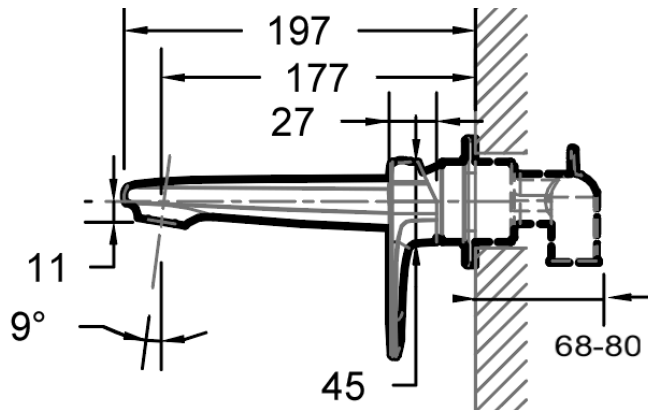

BRAVAT

BY DIETSCHÉ  1873

SO-4000 Wall Basin Mixer

FINISH: Chrome

CONSTRUCTION: Super Brass

CARTRIDGE: 35mm Ceramic

CONNECTION: 1/2Ø BSP Female

WORKING PRESSURES: 150 - 500 Kpa

OPERATING TEMPERATURE: 5°C - 70°C

WELS RATING: 5 Star - 6.0L/m

Warranty: 15 Years Warranty & Lifetime on cartridge* (Terms & Conditions Apply)

Bravat Care: For all domestic tap ware products include a 5 Year Parts and Labour warranty & Lifetime on Cartridge replacement* (Terms & Conditions Apply)