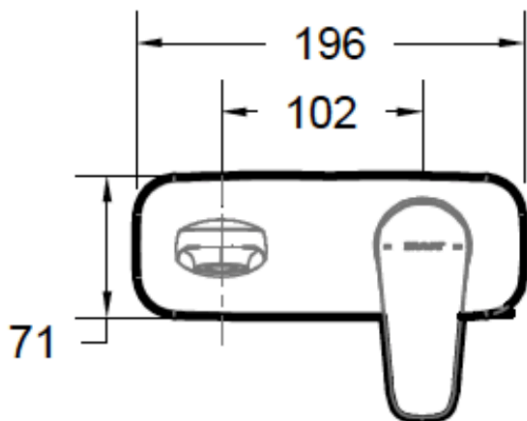

BRAVAT

BY DIETSCHÉ  1873

SO-4000 Wall Basin Mixer

FINISH: Chrome

CONSTRUCTION: Super Brass

CARTRIDGE: 35mm Ceramic

CONNECTION: 1/2Ø BSP Female

WORKING PRESSURES: 150 - 500 Kpa