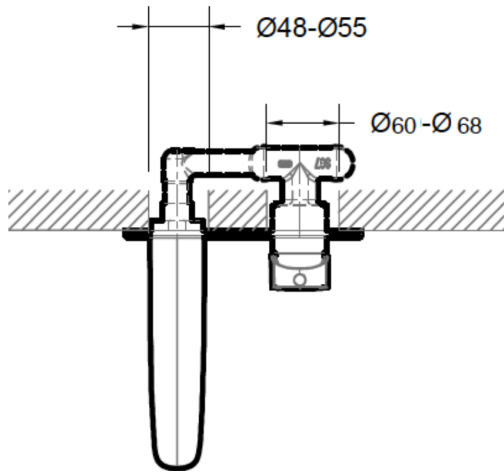

BRAVAT

BY DIETSCHÉ  1873

SO-4000 Wall Basin Mixer

FINISH: Chrome

CONSTRUCTION: Super Brass

CARTRIDGE: 35mm Ceramic

CONNECTION: 1/2Ø BSP Female

WORKING PRESSURES: 150 - 500 Kpa

OPERATING TEMPERATURE: 5°C - 70°C

WELS RATING: 5 Star - 6.0L/m

Warranty: 15 Years Warranty & Lifetime on cartridge* (Terms & Conditions Apply)

Bravat Care: For all domestic tap ware products include a 5 Year Parts and Labour warranty & Lifetime on Cartridge replacement* (Terms & Conditions Apply)