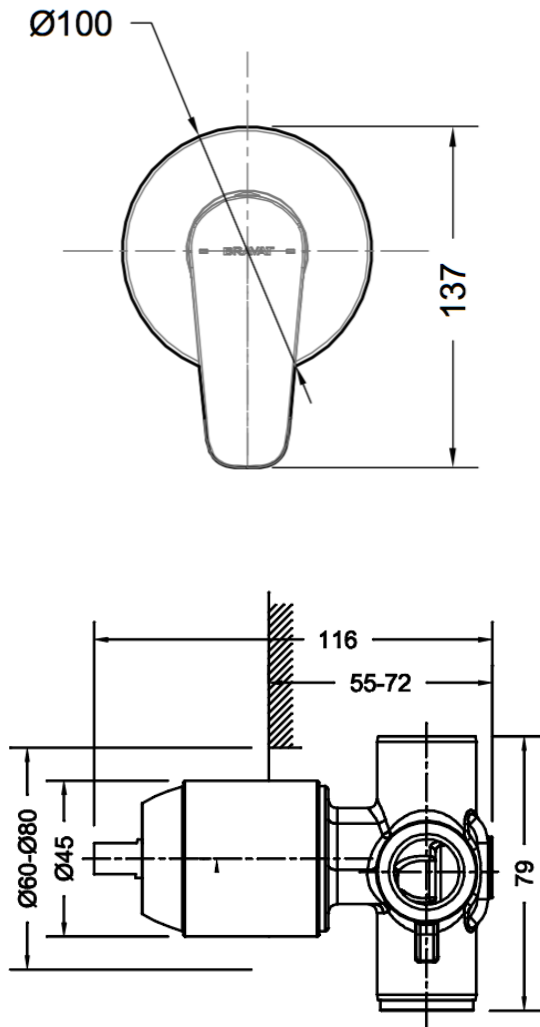

BRAVAT

BY DIETSCH  1873

SO-2000MB Shower Mixer

FINISH: Matte Black

CONSTRUCTION: Super Brass

CARTRIDGE: 35mm Ceramic

CONNECTION: 1/2" BSP Female

WORKING PRESSURES: 150 - 500 Kpa