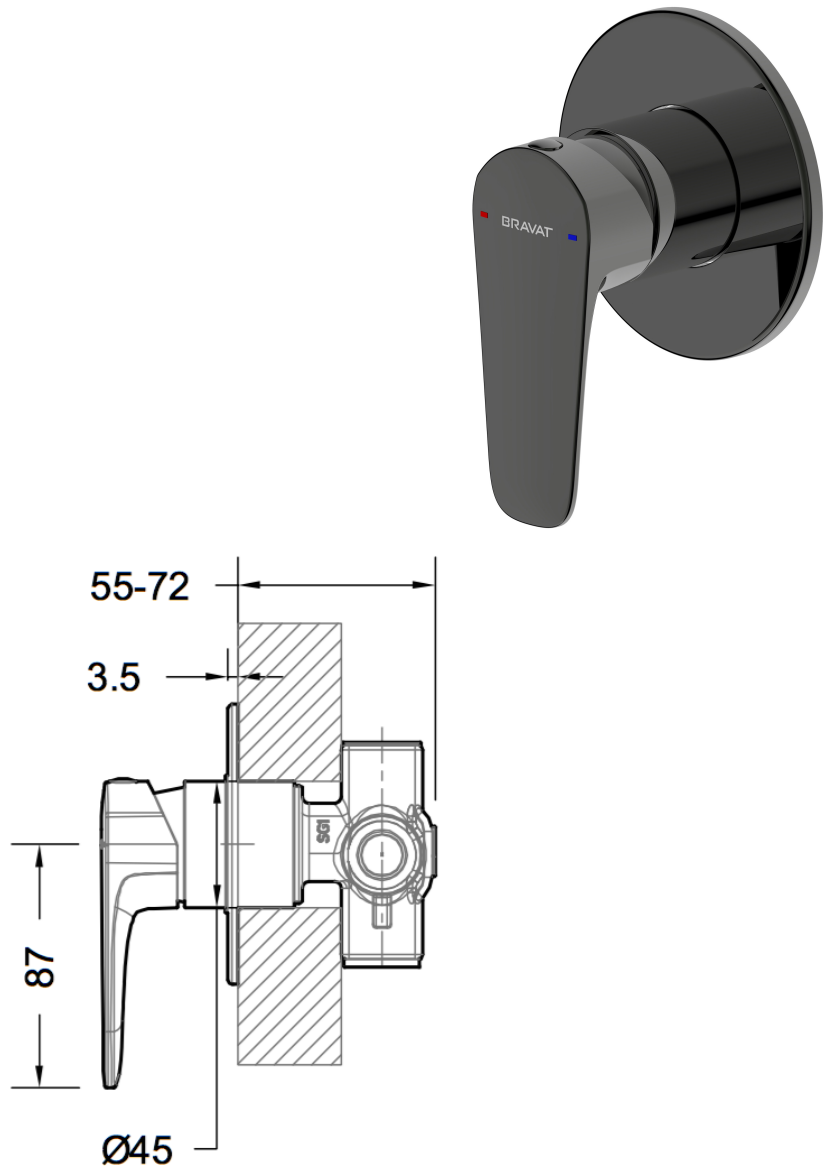

BRAVAT

BY DIETSCH  1873

SO-2000MB Shower Mixer

FINISH: Matte Black

CONSTRUCTION: Super Brass

CARTRIDGE: 35mm Ceramic

CONNECTION: 1/2" BSP Female

WORKING PRESSURES: 150 - 500 Kpa