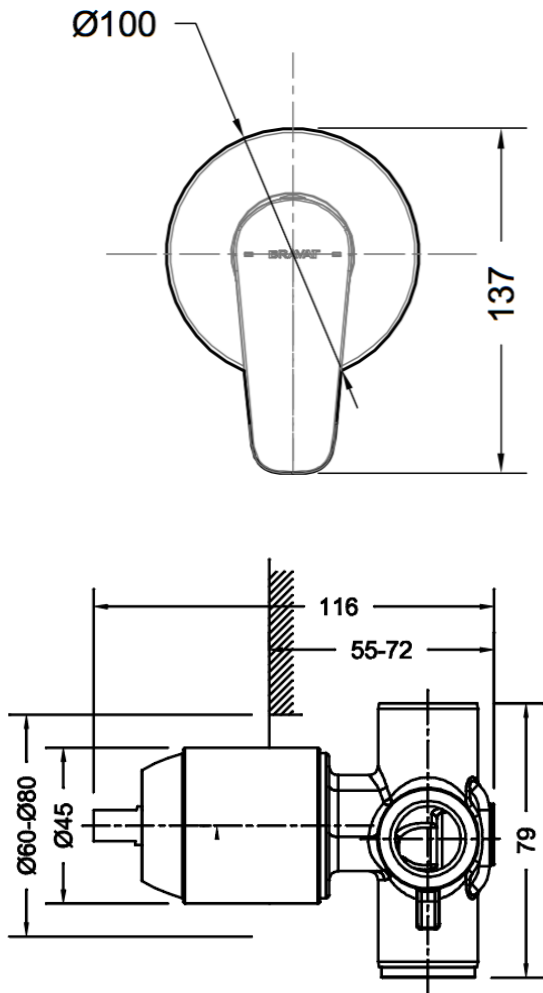

## SO-2000 Shower Mixer

**FINISH:** Chrome

**CONSTRUCTION:** Super Brass

**CARTRIDGE:** 35mm Ceramic

**CONNECTION:** 1/2 $\text{Ø}$  BSP Female

**WORKING PRESSURES:** 150 - 500 Kpa

**OPERATING TEMPERATURE:** 5 $^{\circ}\text{C}$  - 70 $^{\circ}\text{C}$