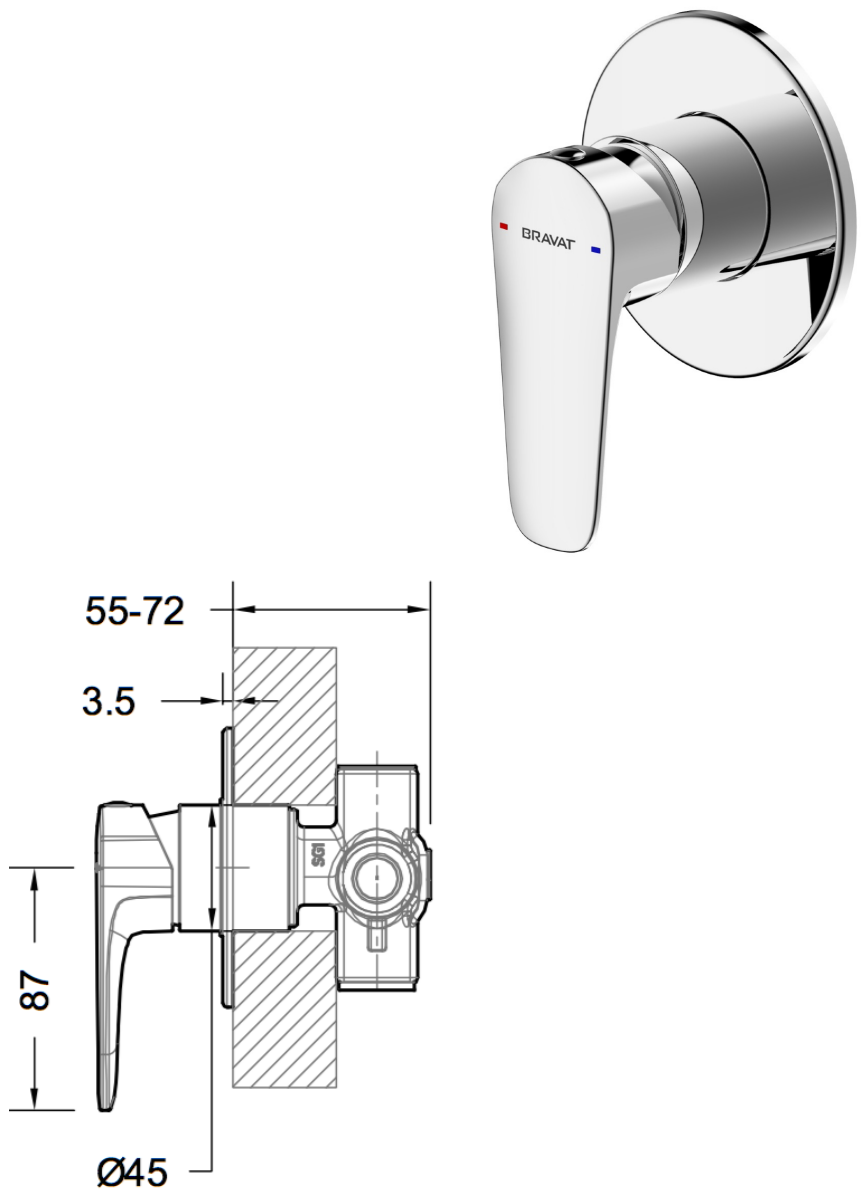

# BRAVAT

BY DIETSCHE  1873

## SO-2000 Shower Mixer

**FINISH:** Chrome

**CONSTRUCTION:** Super Brass

**CARTRIDGE:** 35mm Ceramic

**CONNECTION:** 1/2 $\text{Ø}$  BSP Female

**WORKING PRESSURES:** 150 - 500 Kpa

**OPERATING TEMPERATURE:** 5 $^{\circ}\text{C}$  - 70 $^{\circ}\text{C}$