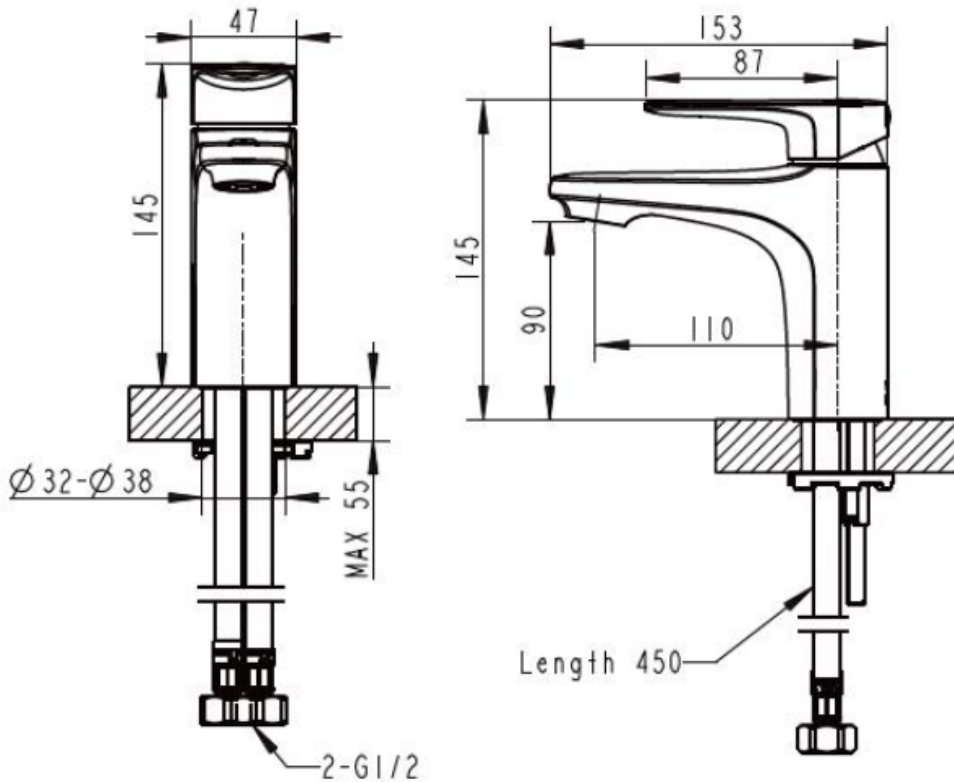

## SO-1000MB Basin Mixer

**FINISH:** Matte Black

**CONSTRUCTION:** Super Brass

**CARTRIDGE:** 35mm Ceramic

**CONNECTION:** 1/2Ø BSP Female

**WORKING PRESSURES:** 150 - 500 Kpa

**OPERATING TEMPERATURE:** 5°C - 70°C