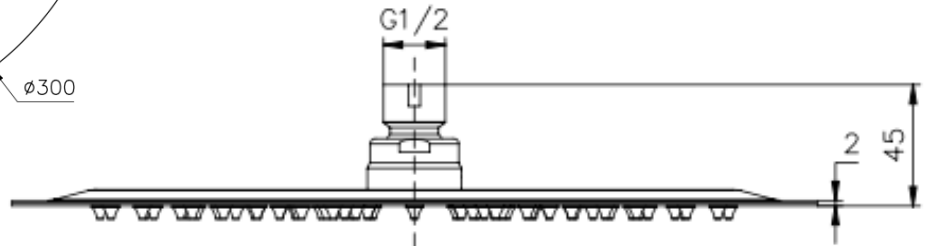

## SH-8809GM Shower Head -300mm

**FINISH:** Gun Metal

**CONNECTION:** 1/2" Female Thread

**WORKING PRESSURES:** 150 - 500 Kpa

**OPERATING TEMPERATURE:** 5°C - 70°C

**WELS RATING:** 3 Star 9.0L/Min

**Warranty:** 15 Years Warranty & Lifetime on cartridge\* (Terms & Conditions Apply)