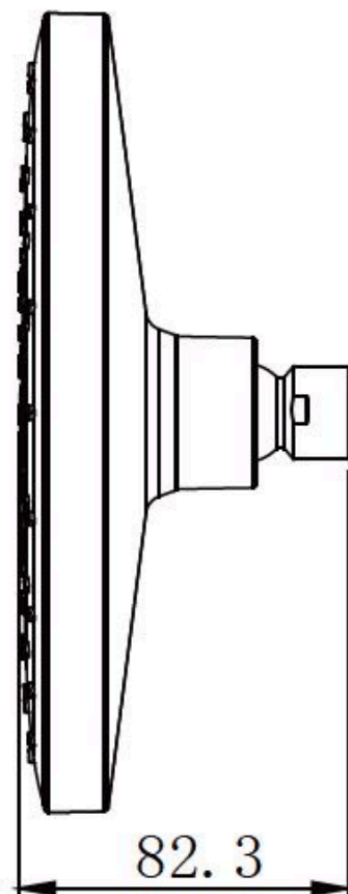

BRAVAT

BY DIETSCHÉ  1873

SH-8803 Shower Head -200mm

FINISH: Chrome

CONNECTION: 1/2" Female Thread

WORKING PRESSURES: 150 - 500 Kpa

OPERATING TEMPERATURE: 5°C - 70°C

WELS RATING: 3 Star 9.0L/Min