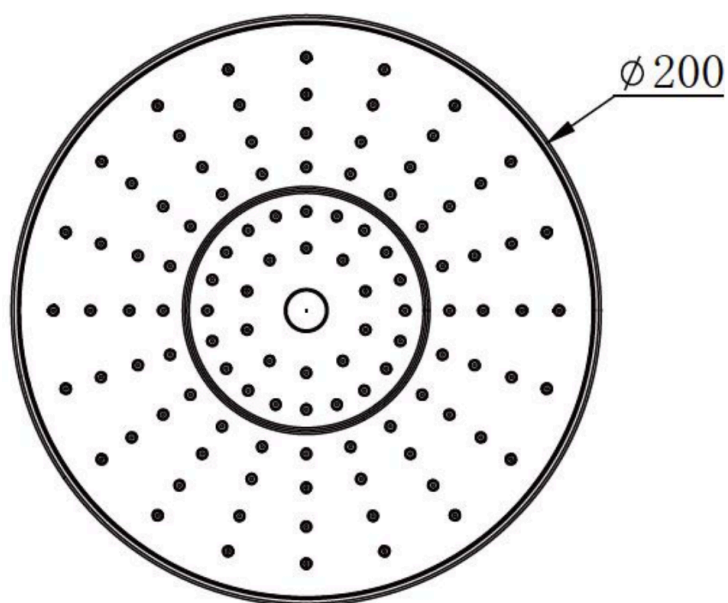

BRAVAT

BY DIETSCHÉ  1873

SH-8803 Shower Head -200mm

FINISH: Chrome

CONNECTION: 1/2" Female Thread

WORKING PRESSURES: 150 - 500 Kpa

OPERATING TEMPERATURE: 5°C - 70°C

WELS RATING: 3 Star 9.0L/Min