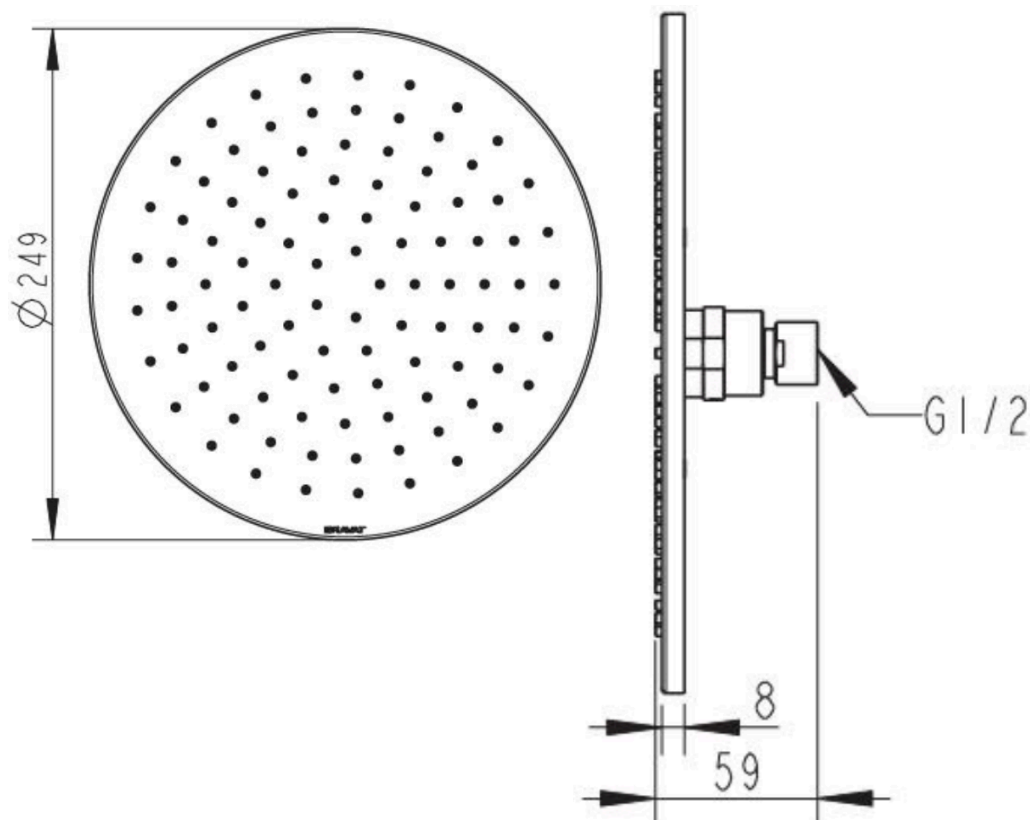

## SH-8801 Shower Head -249mm

**FINISH:** Chrome

**CONNECTION:** 1/2Ø Female Thread

**WORKING PRESSURES:** 150 - 500 Kpa

**OPERATING TEMPERATURE:** 5°C - 70°C

**WELS RATING:** 3 Star 9.0L/Min

**Warranty:** 15 Years Warranty & Lifetime on cartridge\* (Terms & Conditions Apply)