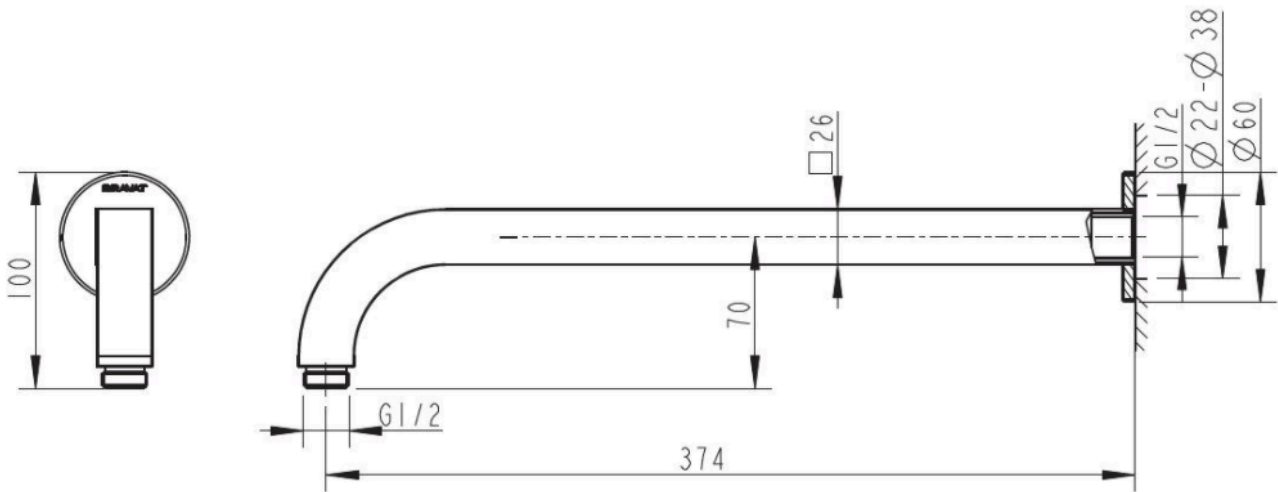

BRAVAT

BY DIETSCHKE  1873

SA-001SQMB Square Wall Arm- 375mm

FINISH: Matte Black

CONSTRUCTION: Super Brass

CONNECTION: 1/2Ø Female Thread

WORKING PRESSURES: 150 - 500 Kpa

OPERATING TEMPERATURE: 5°C - 70°C