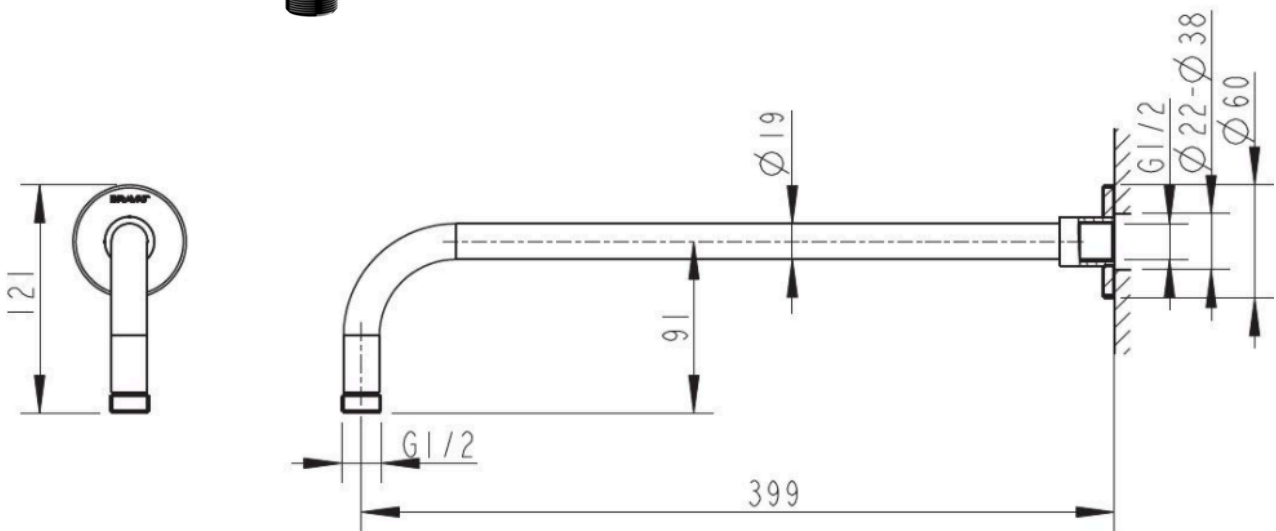

BRAVAT

BY DIETSCHKE  1873

SA-001MB

Round Wall Arm- 375mm

FINISH: Matte Black

CONSTRUCTION: Super Brass

CONNECTION: 1/2" Female Thread

WORKING PRESSURES: 150 - 500 Kpa