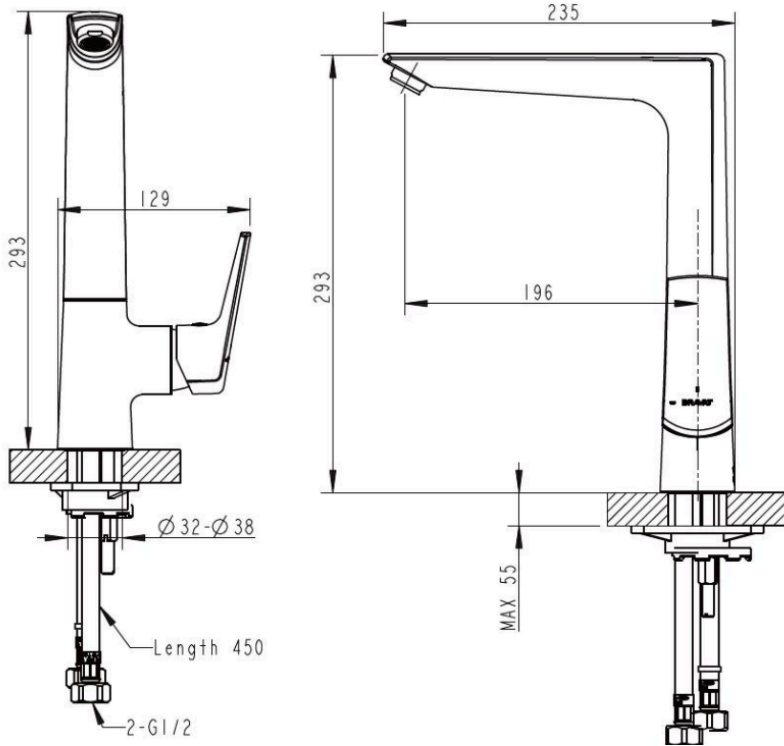

BRAVAT

BY DIETSCHÉ  1873

PH-6000 Kitchen Mixer

FINISH: Chrome

CONSTRUCTION: Super Brass

CARTRIDGE: 35mm Ceramic

CONNECTION: 1/2" BSP Female

WORKING PRESSURES: 150 - 500 Kpa