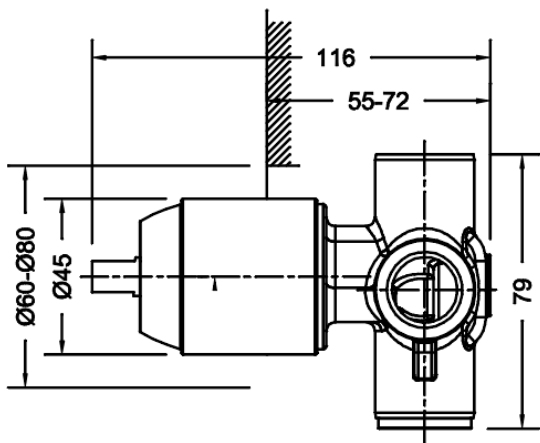

BRAVAT

BY DIETSCHER  1873

PH-2000 Shower Mixer

FINISH: Chrome

CONSTRUCTION: Super Brass

CARTRIDGE: 35mm Ceramic

CONNECTION: 1/2" BSP Female

WORKING PRESSURES: 150 - 500 Kpa