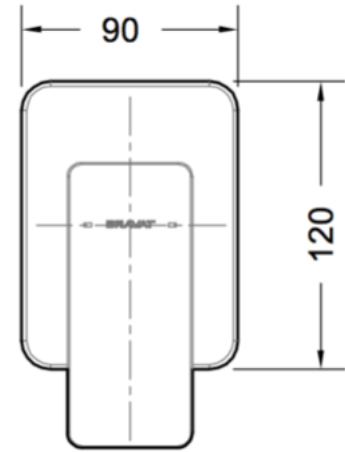

BRAVAT

BY DIETSCHER  1873

PH-2000 Shower Mixer

FINISH: Chrome

CONSTRUCTION: Super Brass

CARTRIDGE: 35mm Ceramic

CONNECTION: 1/2" BSP Female

WORKING PRESSURES: 150 - 500 Kpa