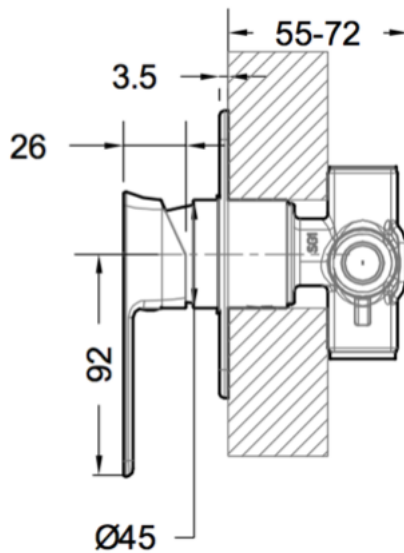

BRAVAT

BY DIETSCHER  1873

PH-2000 Shower Mixer

FINISH: Chrome

CONSTRUCTION: Super Brass

CARTRIDGE: 35mm Ceramic

CONNECTION: 1/2" BSP Female

WORKING PRESSURES: 150 - 500 Kpa