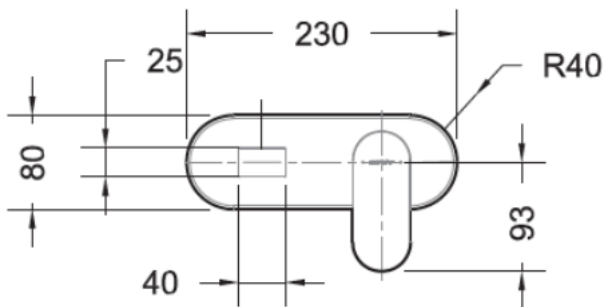

BRAVAT

BY DIETSCHKE  1873

GI-4000 Bath Mixer

FINISH: Chrome

CONSTRUCTION: Super Brass

CARTRIDGE: 35mm Ceramic

CONNECTION: 1/2" BSP Female

WORKING PRESSURES: 150 - 500 Kpa