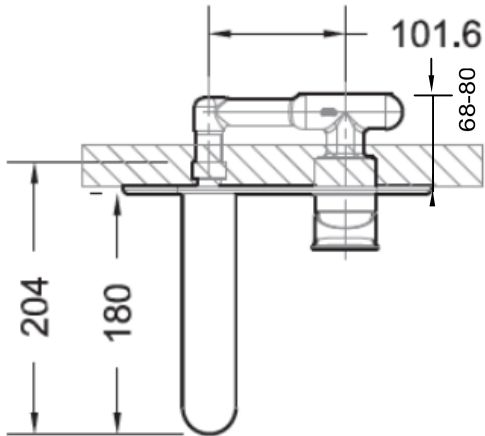

BRAVAT

BY DIETSCHKE  1873

GI-4000 Bath Mixer

FINISH: Chrome

CONSTRUCTION: Super Brass

CARTRIDGE: 35mm Ceramic

CONNECTION: 1/2" BSP Female

WORKING PRESSURES: 150 - 500 Kpa

OPERATING TEMPERATURE: 5°C - 70°C

WELS RATING: 5 Star - 5.5L/Min

Warranty: 15 Years Warranty & Lifetime on cartridge* (Terms & Conditions Apply)

Bravat Care: For all domestic tap ware products include a 5 Year Parts and Labour warranty & Lifetime on Cartridge replacement* (Terms & Conditions Apply)