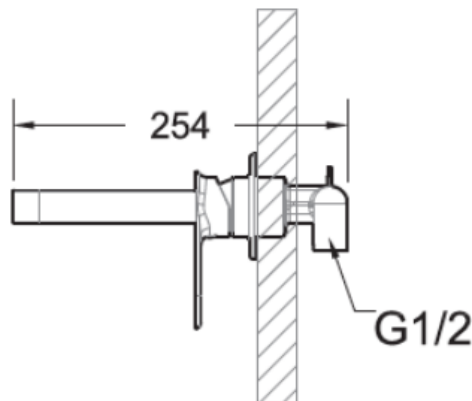

BRAVAT

BY DIETSCHKE  1873

GI-4000 Bath Mixer

FINISH: Chrome

CONSTRUCTION: Super Brass

CARTRIDGE: 35mm Ceramic

CONNECTION: 1/2" BSP Female

WORKING PRESSURES: 150 - 500 Kpa