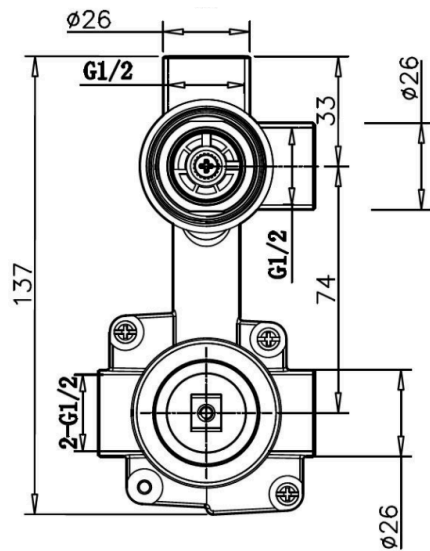

BRAVAT

BY DIETSCHÉ  1873

GI-3000 Shower Mixer with Diverter

FINISH: Chrome

CONSTRUCTION: Super Brass

CARTRIDGE: 35mm Ceramic

CONNECTION: 1/2" BSP Female

WORKING PRESSURES: 150 - 500 Kpa