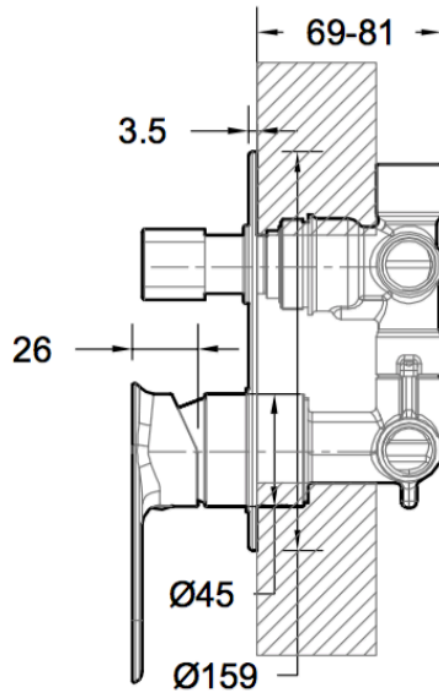

BRAVAT

BY DIETSCHÉ  1873

GI-3000 Shower Mixer with Diverter

FINISH: Chrome

CONSTRUCTION: Super Brass

CARTRIDGE: 35mm Ceramic

CONNECTION: 1/2" BSP Female

WORKING PRESSURES: 150 - 500 Kpa