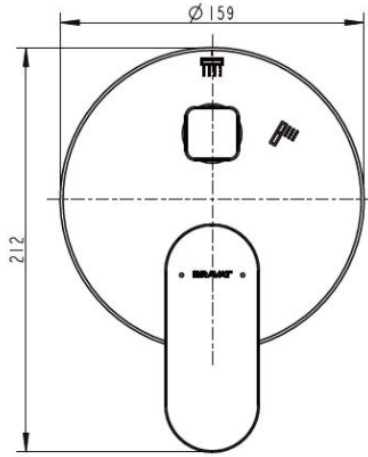

BRAVAT

BY DIETSCHÉ  1873

GI-3000 Shower Mixer with Diverter

FINISH: Chrome

CONSTRUCTION: Super Brass

CARTRIDGE: 35mm Ceramic

CONNECTION: 1/2" BSP Female

WORKING PRESSURES: 150 - 500 Kpa