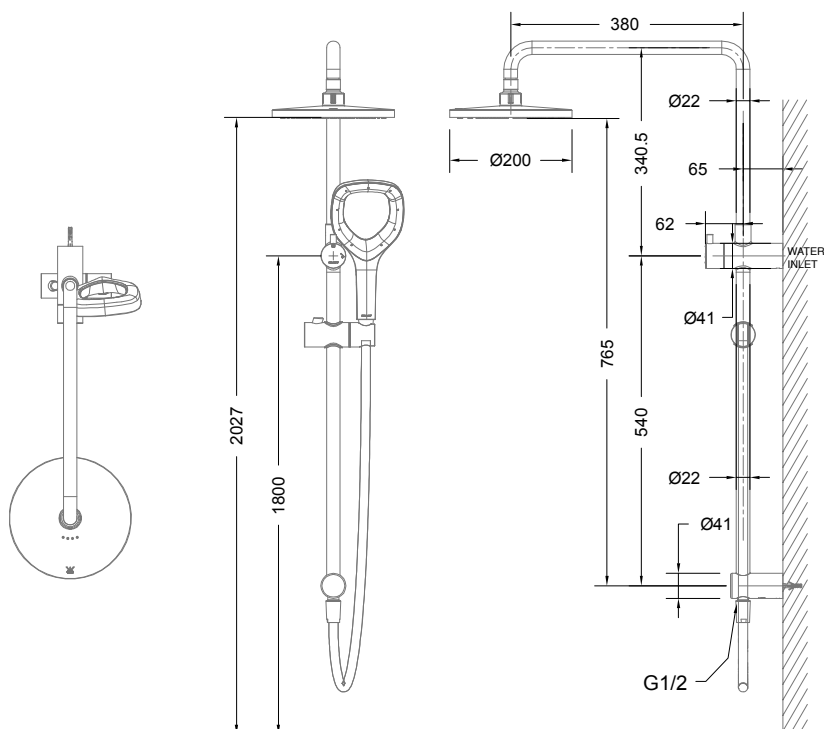

BRAVAT

BY DIETSCHÉ  1873

FL-8500

Felino Shower Combination

FINISH: Chrome

CONSTRUCTION: Super Brass

CARTRIDGE: 35mm Ceramic

CONNECTION: 1/2Ø BSP Female

WORKING PRESSURES: 150 - 500 Kpa

OPERATING TEMPERATURE: 5°C - 70°C

WELS RATING: 3 Star - 9L/Min

Warranty: 15 Years Warranty & Lifetime on cartridge* (Terms & Conditions Apply)

Bravat Care: For all domestic tap ware products include a 5 Year Parts and Labour warranty & Lifetime on Cartridge replacement* (Terms & Conditions Apply)