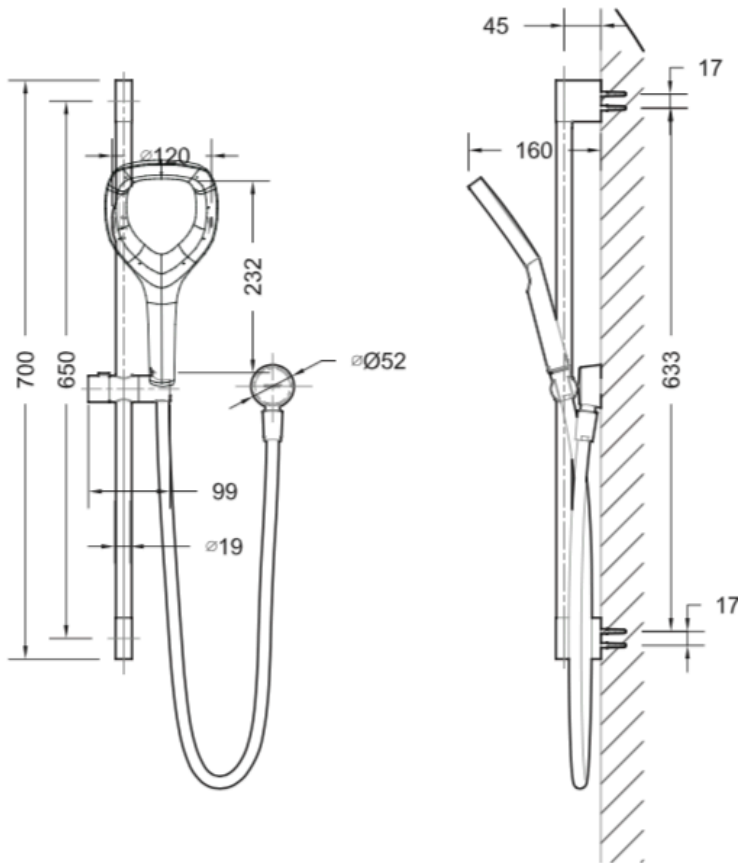

BRAVAT

BY DIETSCHÉ  1873

FL-8000 Felino Shower on Rail

FINISH: Chrome

CONSTRUCTION: Super Brass

CONNECTION: 1/2" BSP Female

WORKING PRESSURES: 150 - 500 Kpa

OPERATING TEMPERATURE: 5°C - 70°C

WELS RATING: 3 Star - 8.0L/Min

Warranty: 15 Years Warranty & Lifetime on cartridge* (Terms & Conditions Apply)

Bravat Care: For all domestic tap ware products include a 5 Year Parts and Labour warranty & Lifetime on Cartridge replacement* (Terms & Conditions Apply)