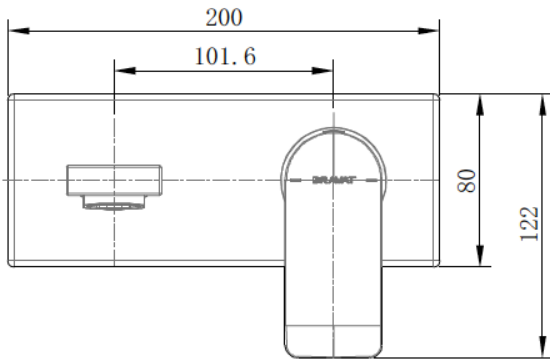

BRAVAT

BY DIETSCHÉ  1873

EE-4000MB Wall Basin Mixer

FINISH: Matte Black

CONSTRUCTION: Super Brass

CARTRIDGE: 35mm Ceramic

CONNECTION: 1/2Ø BSP Female

WORKING PRESSURES: 150 - 500 Kpa