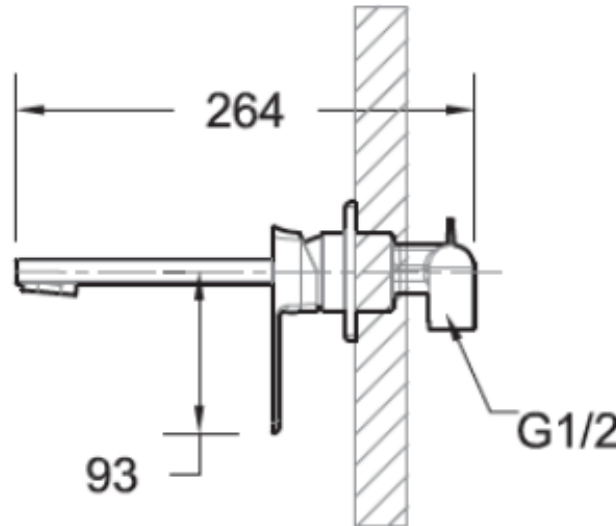

BRAVAT

BY DIETSCHÉ  1873

EE-4000MB Wall Basin Mixer

FINISH: Matte Black

CONSTRUCTION: Super Brass

CARTRIDGE: 35mm Ceramic

CONNECTION: 1/2Ø BSP Female

WORKING PRESSURES: 150 - 500 Kpa