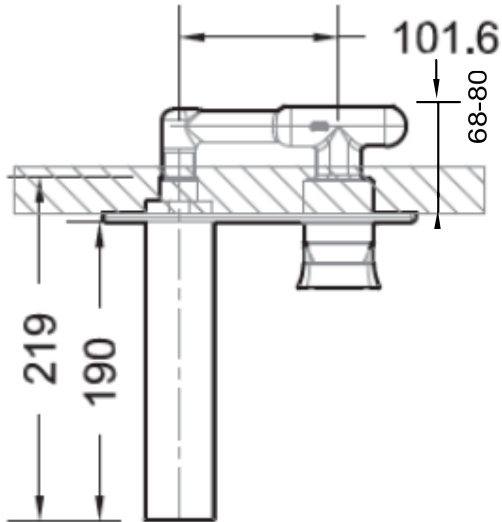

BRAVAT

BY DIETSCHÉ  1873

EE-4000MB Wall Basin Mixer

FINISH: Matte Black

CONSTRUCTION: Super Brass

CARTRIDGE: 35mm Ceramic

CONNECTION: 1/2Ø BSP Female

WORKING PRESSURES: 150 - 500 Kpa

OPERATING TEMPERATURE: 5°C - 70°C

WELS RATING: 5 Star 5.0L/Min

Warranty: 15 Years Warranty & Lifetime on cartridge* (Terms & Conditions Apply)

Bravat Care: For all domestic tap ware products include a 5 Year Parts and Labour warranty & Lifetime on Cartridge replacement* (Terms & Conditions Apply)