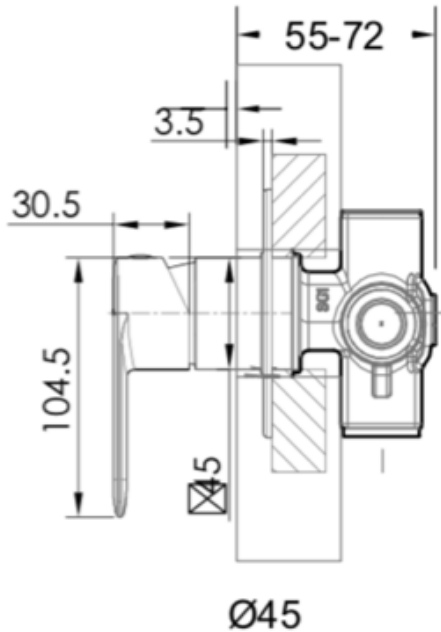

BRAVAT

BY DIETSCHÉ  1873

EE-2000BN Shower Mixer

FINISH: Brushed Nickel

CONSTRUCTION: Super Brass

CARTRIDGE: 35mm Ceramic

CONNECTION: 1/2" BSP Female

WORKING PRESSURES: 150 - 500 Kpa

OPERATING TEMPERATURE: 5°C - 70°C

Warranty: 15 Years Warranty & Lifetime on cartridge* (Terms & Conditions Apply)

Life Time Warranty*

200H
NSS PASS

Super Brass

3MM Thickness
Brass

Bravat Care: For all domestic tap ware products include a 5 Year Parts and Labour warranty & Lifetime on Cartridge replacement* (Terms & Conditions Apply)