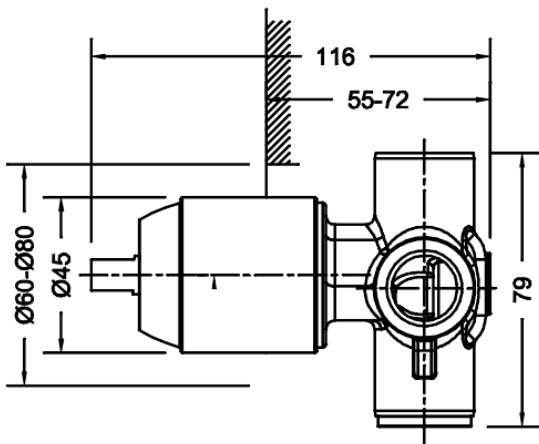

BRAVAT

BY DIETSCHÉ  1873

EE-2000BN Shower Mixer

FINISH: Brushed Nickel

CONSTRUCTION: Super Brass

CARTRIDGE: 35mm Ceramic

CONNECTION: 1/2" BSP Female

WORKING PRESSURES: 150 - 500 Kpa

OPERATING TEMPERATURE: 5°C - 70°C

Warranty: 15 Years Warranty & Lifetime on cartridge* (Terms & Conditions Apply)

Life Time Warranty*

200H
NSS PASS

Super Brass

3MM Thickness
Brass

Bravat Care: For all domestic tap ware products include a 5 Year Parts and Labour warranty & Lifetime on Cartridge replacement* (Terms & Conditions Apply)