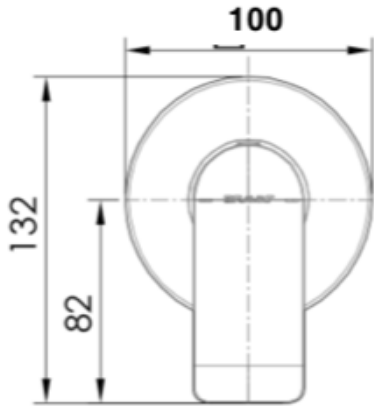

BRAVAT

BY DIETSCHÉ  1873

EE-2000BN Shower Mixer

FINISH: Brushed Nickel

CONSTRUCTION: Super Brass

CARTRIDGE: 35mm Ceramic

CONNECTION: 1/2" BSP Female

WORKING PRESSURES: 150 - 500 Kpa