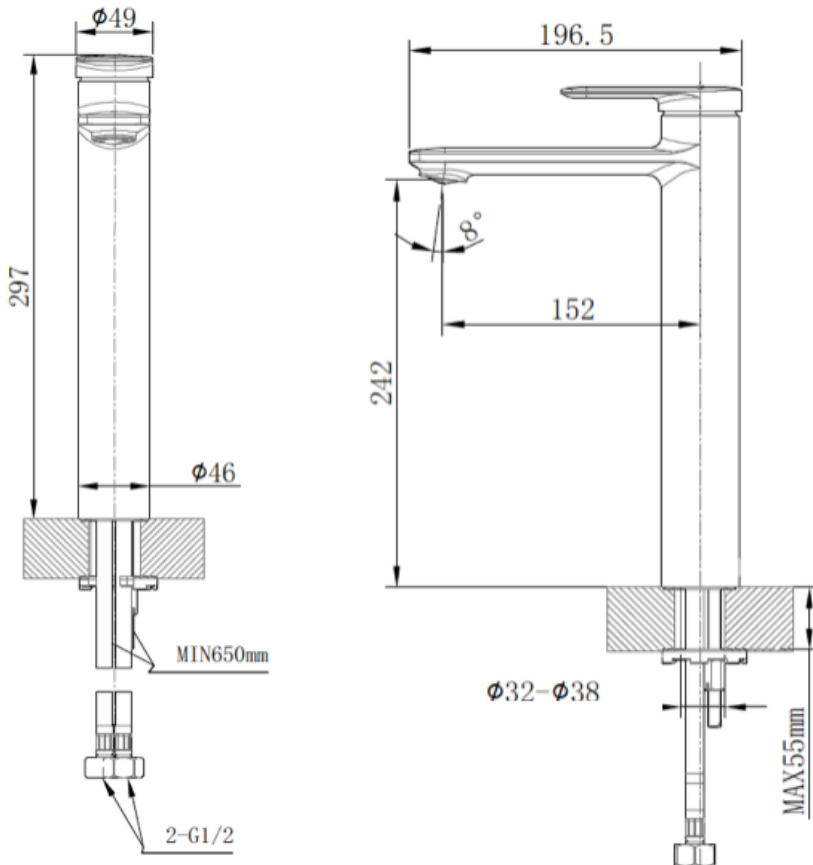

## EE-1000HMB High Basin Mixer

**FINISH:** Matte Black

**CONSTRUCTION:** Super Brass

**CARTRIDGE:** 35mm Ceramic

**CONNECTION:** 1/2Ø BSP Female

**WORKING PRESSURES:** 150 - 500 Kpa

**OPERATING TEMPERATURE:** 5°C - 70°C