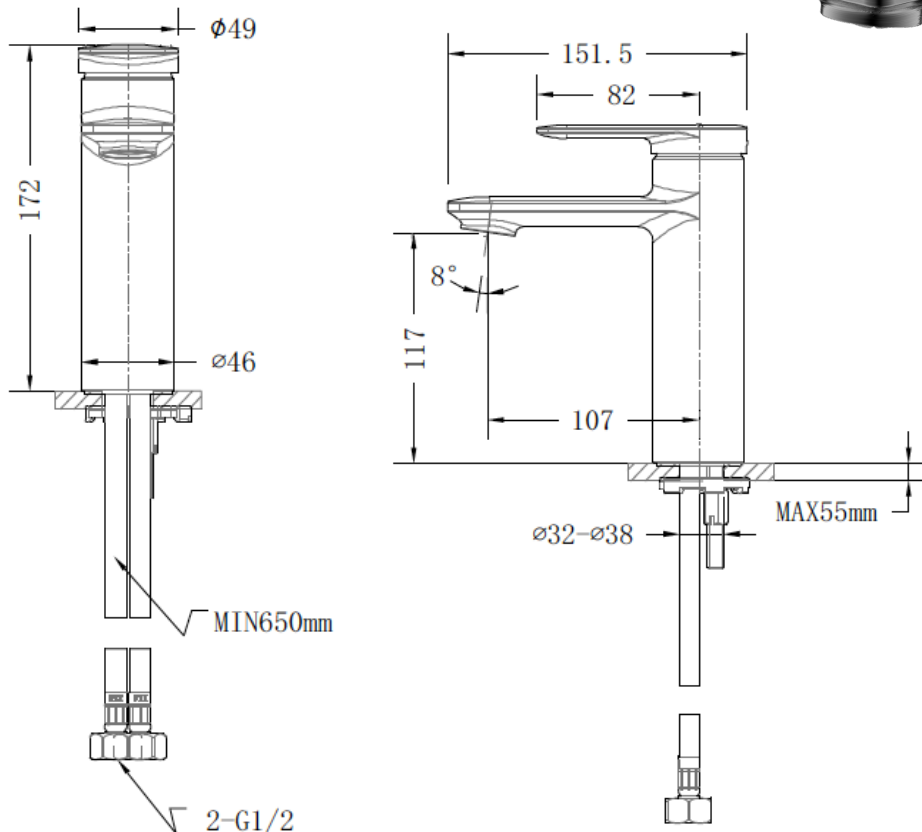

BRAVAT

BY DIETSCHÉ  1873

EE-1000GM Basin Mixer

FINISH: Gun Metal

CONSTRUCTION: Super Brass

CARTRIDGE: 35mm Ceramic

CONNECTION: 1/2" BSP Female

WORKING PRESSURES: 150 - 500 Kpa

OPERATING TEMPERATURE: 5°C - 70°C

WELS RATING: 4 Star 6.5L/Min

Warranty: 15 Years Warranty & Lifetime on cartridge* (Terms & Conditions Apply)

Bravat Care: For all domestic tap ware products include a 5 Year Parts and Labour warranty & Lifetime on Cartridge replacement* (Terms & Conditions Apply)