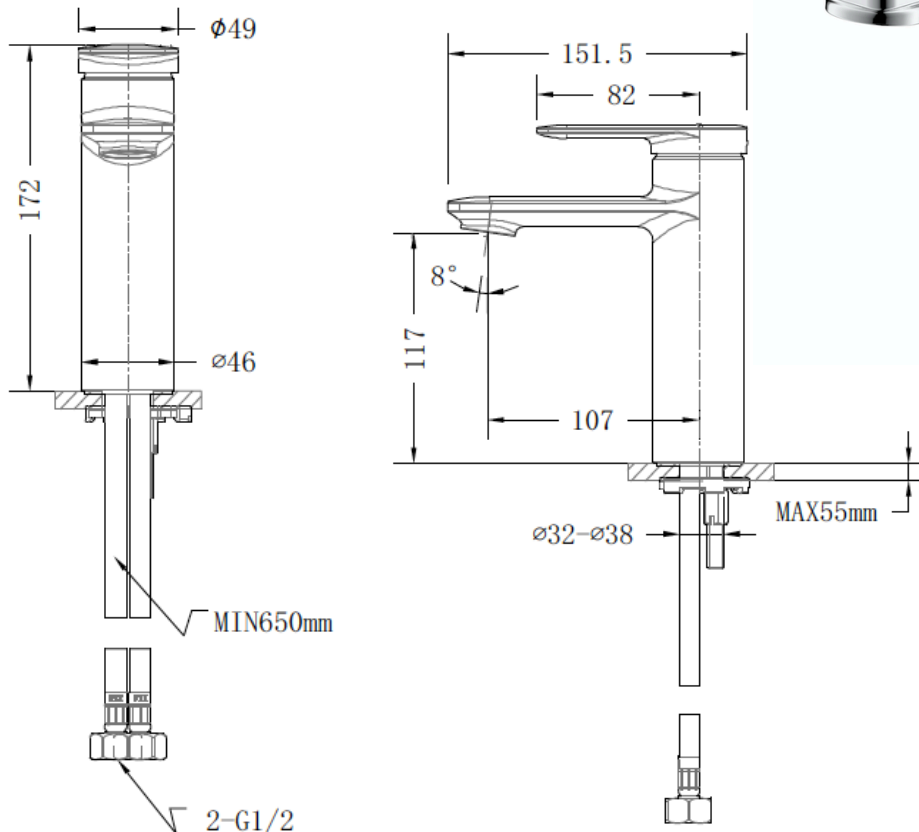

BRAVAT

BY DIETSCHÉ  1873

EE-1000 Basin Mixer

FINISH: Chrome

CONSTRUCTION: Super Brass

CARTRIDGE: 35mm Ceramic

CONNECTION: 1/2" BSP Female

WORKING PRESSURES: 150 - 500 Kpa