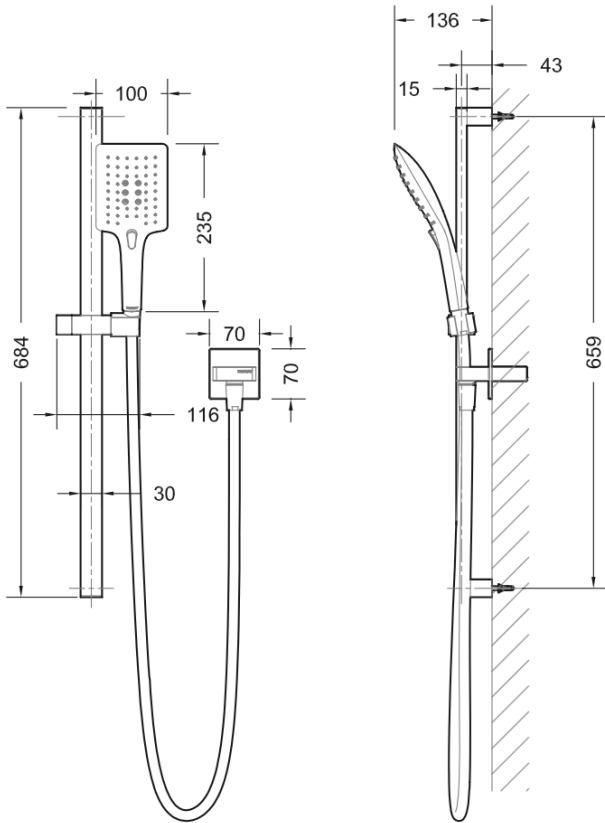

## DI-8000 Diamond Shower on Rail

**FINISH:** Chrome

**CONSTRUCTION:** Super Brass

**CONNECTION:** 1/2" BSP Female

**WORKING PRESSURES:** 150 - 500 Kpa

**OPERATING TEMPERATURE:** 5°C - 70°C

**WELS RATING:** 3 Star - 9L/Min