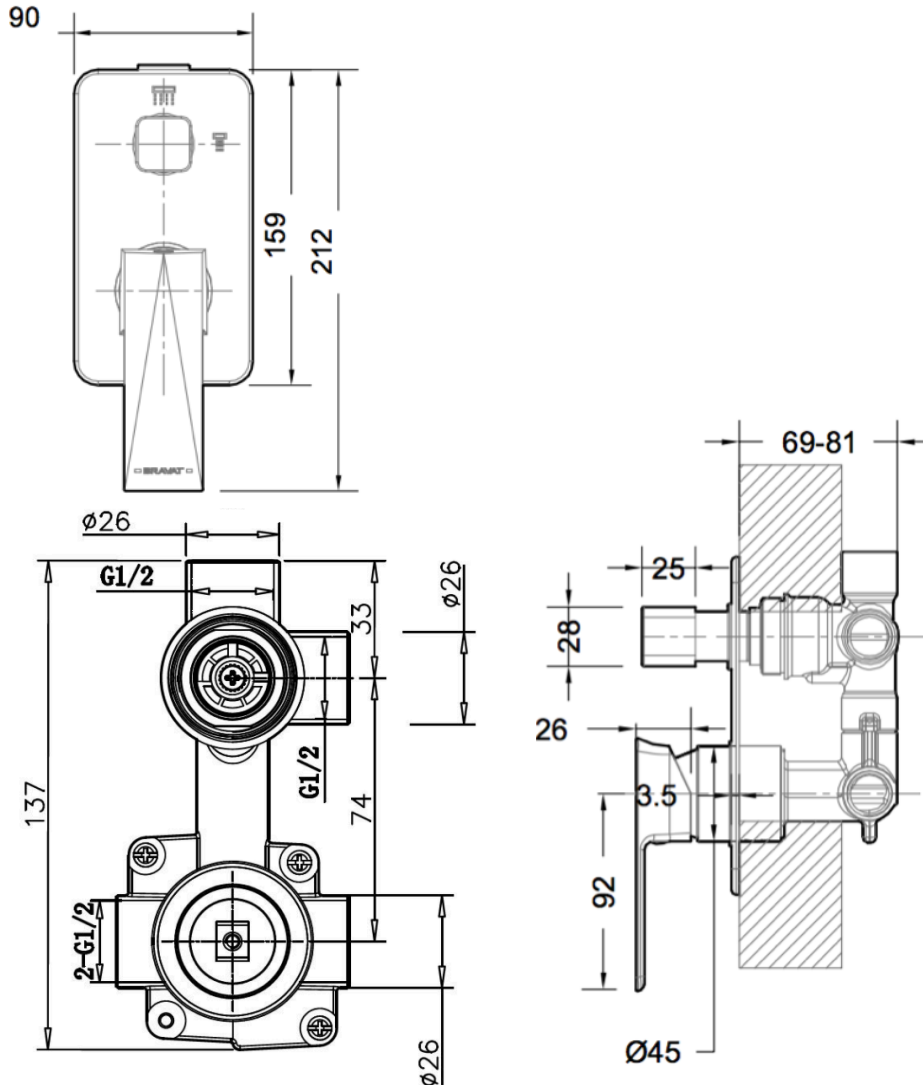

BRAVAT

BY DIETSCHKE  1873

DI-3000 Shower Mixer with Diverter

FINISH: Chrome

CONSTRUCTION: Super Brass

CARTRIDGE: 35mm Ceramic

CONNECTION: 1/2" BSP Female

WORKING PRESSURES: 150 - 500 Kpa