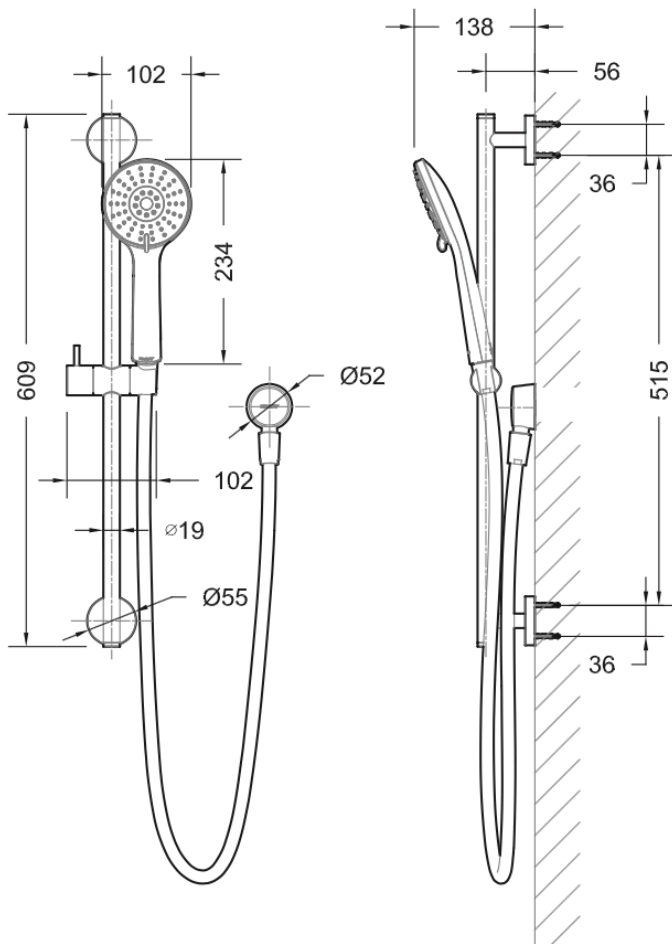

# BRAVAT

BY DIETSCHÉ  1873

AF-8001

Affability Shower on Rail

**FINISH:** Chrome

**CONSTRUCTION:** Super Brass

**CONNECTION:** 1/2Ø BSP Female

**WORKING PRESSURES:** 150 - 500 Kpa

**OPERATING TEMPERATURE:** 5°C - 70°C

**WELS RATING:** 3 Star - 9L/Min

**Warranty:** 15 Years Warranty & Lifetime on cartridge\* (Terms & Conditions Apply)

**Bravat Care:** For all domestic tap ware products include a 5 Year Parts and Labour warranty & Lifetime on Cartridge replacement\* (Terms & Conditions Apply)