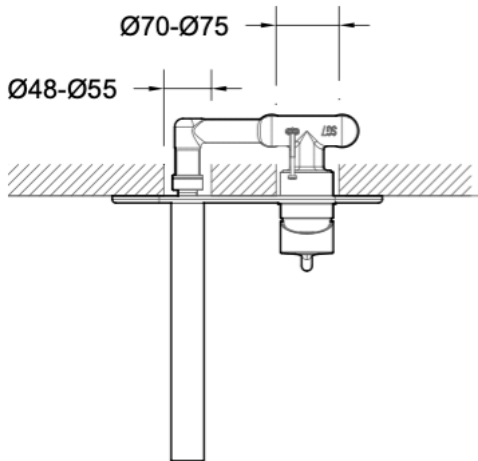

BRAVAT

BY DIETSCHÉ  1873

AF-4000 Wall Basin Mixer

FINISH: Chrome

CONSTRUCTION: Super Brass

CARTRIDGE: 35mm Ceramic

CONNECTION: 1/2Ø BSP Female

WORKING PRESSURES: 150 - 500 Kpa

OPERATING TEMPERATURE: 5°C - 70°C

WELS RATING: 5 Star - 5.5L/Min

Warranty: 15 Years Warranty & Lifetime on cartridge* (Terms & Conditions Apply)

Bravat Care: For all domestic tap ware products include a 5 Year Parts and Labour warranty & Lifetime on Cartridge replacement* (Terms & Conditions Apply)