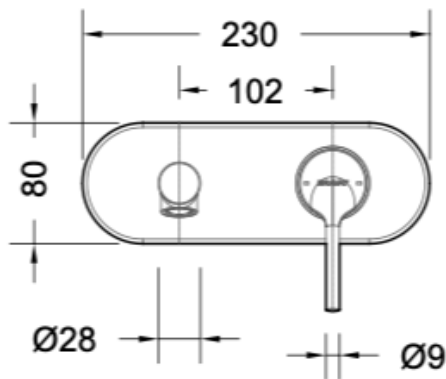

BRAVAT

BY DIETSCHÉ  1873

AF-4000 Wall Basin Mixer

FINISH: Chrome

CONSTRUCTION: Super Brass

CARTRIDGE: 35mm Ceramic

CONNECTION: 1/2Ø BSP Female

WORKING PRESSURES: 150 - 500 Kpa