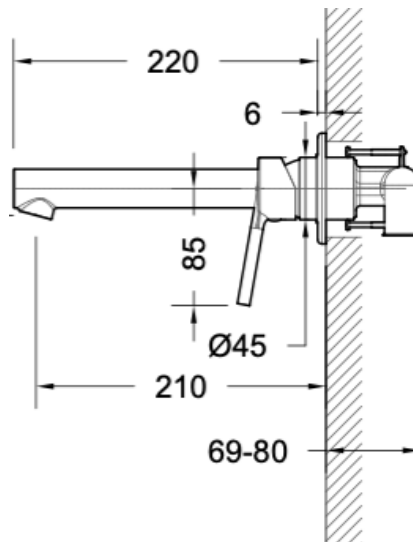

BRAVAT

BY DIETSCHÉ  1873

AF-4000 Wall Basin Mixer

FINISH: Chrome

CONSTRUCTION: Super Brass

CARTRIDGE: 35mm Ceramic

CONNECTION: 1/2Ø BSP Female

WORKING PRESSURES: 150 - 500 Kpa

OPERATING TEMPERATURE: 5°C - 70°C

WELS RATING: 5 Star - 5.5L/Min

Warranty: 15 Years Warranty & Lifetime on cartridge* (Terms & Conditions Apply)

Bravat Care: For all domestic tap ware products include a 5 Year Parts and Labour warranty & Lifetime on Cartridge replacement* (Terms & Conditions Apply)