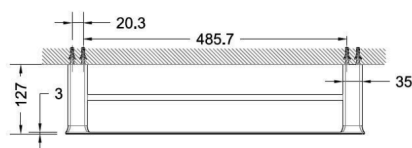

# BRAVAT

BY DIETSCHKE  1873

AETR550MB

Towel Rail - 550mm

**FINISH:** Matte Black

**Bravat Care:** For all domestic tap ware products include a 5 Year Parts and Labour warranty & Lifetime on Cartridge replacement\* (Terms & Conditions Apply)