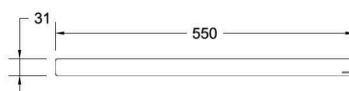

# BRAVAT

BY DIETSCHKE  1873

AETR550MB

Towel Rail - 550mm

**FINISH:** Matte Black

**Bravat Care:** For all domestic tap ware products include a 5 Year Parts and Labour warranty & Lifetime on Cartridge replacement\* (Terms & Conditions Apply)