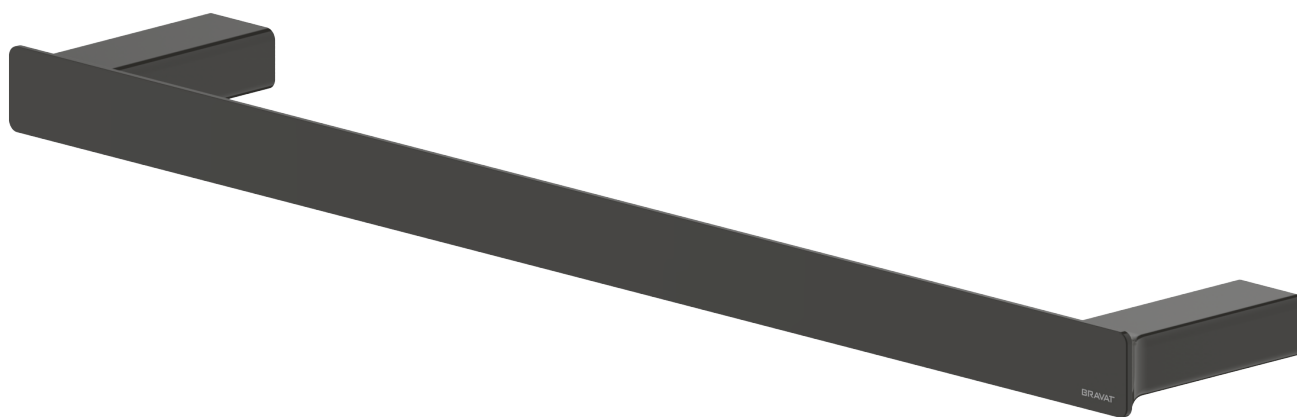

# BRAVAT

BY DIETSCHKE  1873

AETR550MB

Towel Rail - 550mm

**FINISH:** Matte Black

**Bravat Care:** For all domestic tap ware products include a 5 Year Parts and Labour warranty & Lifetime on Cartridge replacement\* (Terms & Conditions Apply)