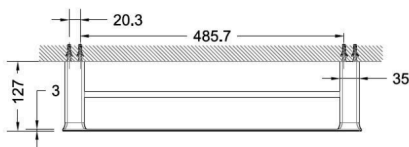

BRAVAT

BY DIETSCHKE  1873

AETR550GM

Towel Rail - 550mm

FINISH: Gun Metal

Bravat Care: For all domestic tap ware products include a 5 Year Parts and Labour warranty & Lifetime on Cartridge replacement* (Terms & Conditions Apply)