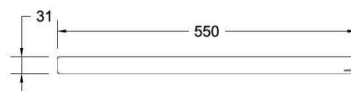

BRAVAT

BY DIETSCHKE  1873

AETR550GM

Towel Rail - 550mm

FINISH: Gun Metal

Bravat Care: For all domestic tap ware products include a 5 Year Parts and Labour warranty & Lifetime on Cartridge replacement* (Terms & Conditions Apply)