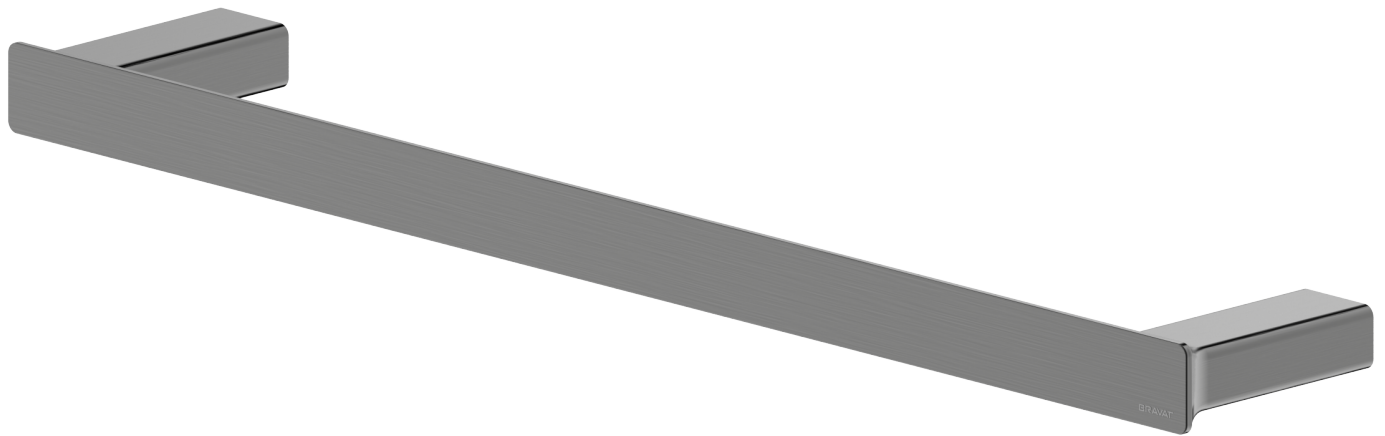

BRAVAT

BY DIETSCHKE  1873

AETR550GM

Towel Rail - 550mm

FINISH: Gun Metal

Bravat Care: For all domestic tap ware products include a 5 Year Parts and Labour warranty & Lifetime on Cartridge replacement* (Terms & Conditions Apply)