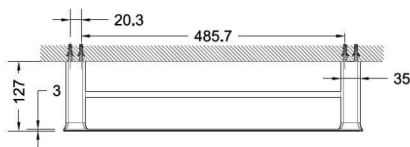

## AETR550CH

Towel Rail - 550mm

---

**FINISH:** Chrome

**Bravat Care:** For all domestic tap ware products include a 5 Year Parts and Labour warranty & Lifetime on Cartridge replacement\* (Terms & Conditions Apply)