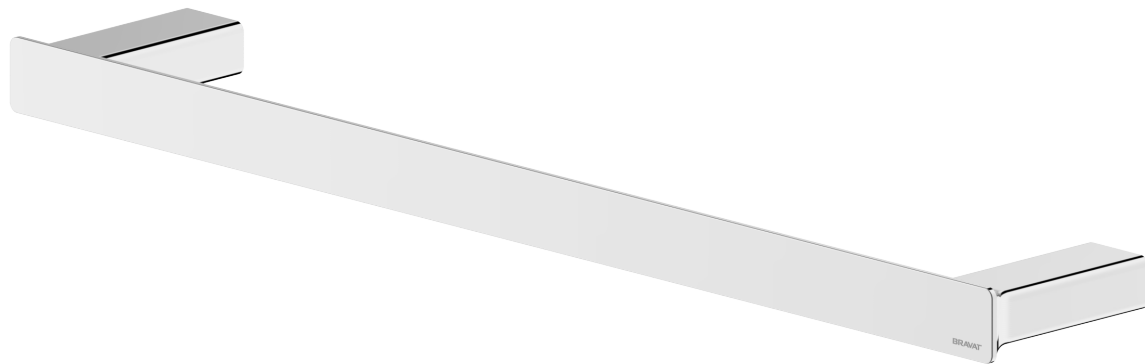

# BRAVAT

BY DIETSCHKE  1873

---

## AETR550CH

Towel Rail - 550mm

---

**FINISH:** Chrome

**Bravat Care:** For all domestic tap ware products include a 5 Year Parts and Labour warranty & Lifetime on Cartridge replacement\* (Terms & Conditions Apply)