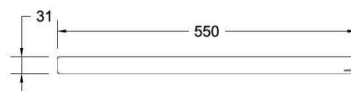

## AETR550CH

Towel Rail - 550mm

---

**FINISH:** Chrome

**Bravat Care:** For all domestic tap ware products include a 5 Year Parts and Labour warranty & Lifetime on Cartridge replacement\* (Terms & Conditions Apply)