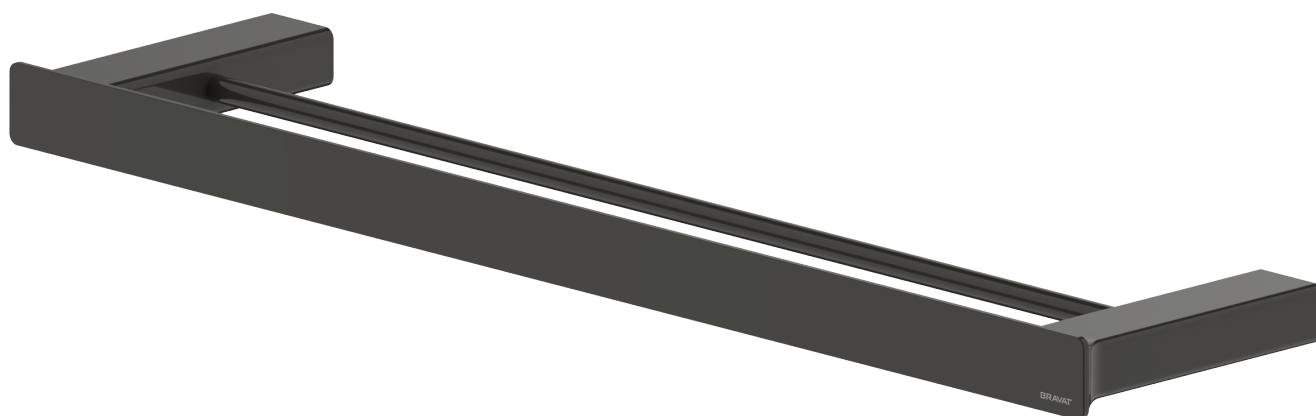

BRAVAT

BY DIETSCHKE  1873

AETR550MB

Double Towel Rail - 550mm

FINISH: Matte Black

Bravat Care: For all domestic tap ware products include a 5 Year Parts and Labour warranty & Lifetime on Cartridge replacement* (Terms & Conditions Apply)