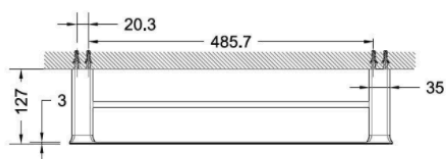

BRAVAT

BY DIETSCHKE  1873

AETR550MB

Double Towel Rail - 550mm

FINISH: Matte Black

Bravat Care: For all domestic tap ware products include a 5 Year Parts and Labour warranty & Lifetime on Cartridge replacement* (Terms & Conditions Apply)