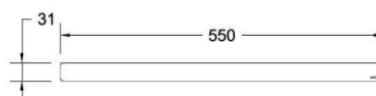

BRAVAT

BY DIETSCHKE  1873

AETR550MB

Double Towel Rail - 550mm

FINISH: Matte Black

Bravat Care: For all domestic tap ware products include a 5 Year Parts and Labour warranty & Lifetime on Cartridge replacement* (Terms & Conditions Apply)