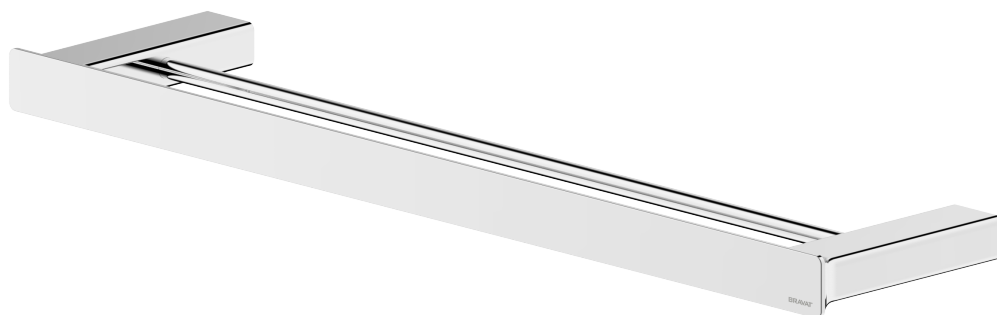

BRAVAT

BY DIETSCHER  1873

AEDTR550CH

Double Towel Rail - 550mm

FINISH: Chrome

Bravat Care: For all domestic tap ware products include a 5 Year Parts and Labour warranty & Lifetime on Cartridge replacement* (Terms & Conditions Apply)