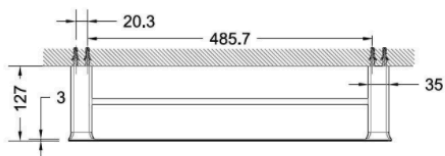

BRAVAT

BY DIETSCHER  1873

AEDTR550CH

Double Towel Rail - 550mm

FINISH: Chrome

Bravat Care: For all domestic tap ware products include a 5 Year Parts and Labour warranty & Lifetime on Cartridge replacement* (Terms & Conditions Apply)