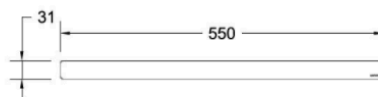

BRAVAT

BY DIETSCHER  1873

AEDTR550CH

Double Towel Rail - 550mm

FINISH: Chrome

Bravat Care: For all domestic tap ware products include a 5 Year Parts and Labour warranty & Lifetime on Cartridge replacement* (Terms & Conditions Apply)