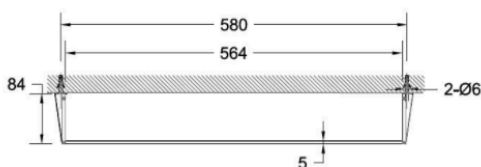

BRAVAT

BY DIETSCHKE  1873

ADTR600CH

Diamond Towel Rail - 600mm

FINISH: Chrome

Bravat Care: For all domestic tap ware products include a 5 Year Parts and Labour warranty & Lifetime on Cartridge replacement* (Terms & Conditions Apply)