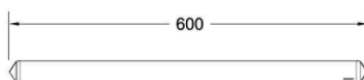

BRAVAT

BY DIETSCHKE  1873

ADTR600CH

Diamond Towel Rail - 600mm

FINISH: Chrome

Bravat Care: For all domestic tap ware products include a 5 Year Parts and Labour warranty & Lifetime on Cartridge replacement* (Terms & Conditions Apply)