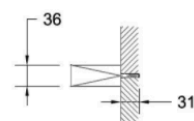

BRAVAT

BY DIETSCHKE  1873

ADTR600CH

Diamond Towel Rail - 600mm

FINISH: Chrome

Bravat Care: For all domestic tap ware products include a 5 Year Parts and Labour warranty & Lifetime on Cartridge replacement* (Terms & Conditions Apply)