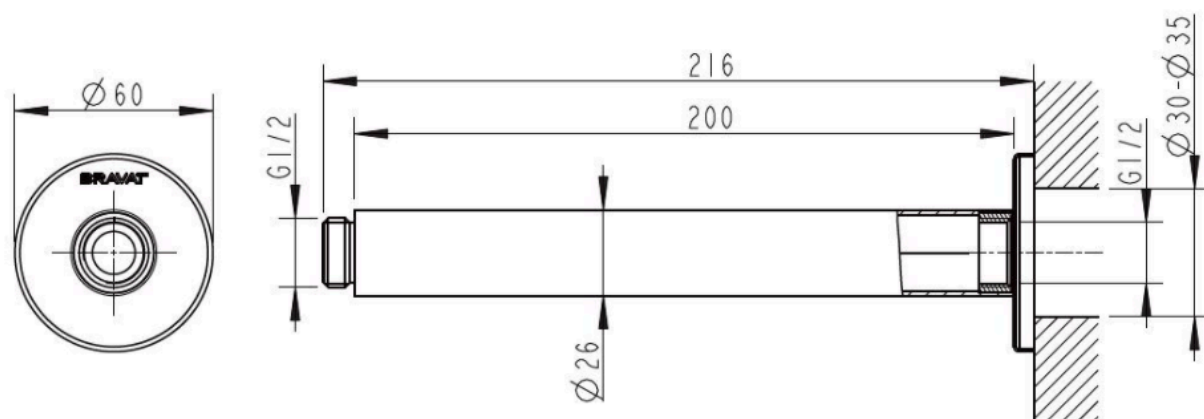

## 8820CSQ Round Ceiling Arm 216MM

**FINISH:** Chrome

**CONSTRUCTION:** Super Brass

**CONNECTION:** G1/2 Female Thread

**WORKING PRESSURES:** 150 - 500 Kpa

**OPERATING TEMPERATURE:** 5°C - 70°C

**Warranty:** 15 Years Warranty & Lifetime on cartridge\* (Terms & Conditions Apply)