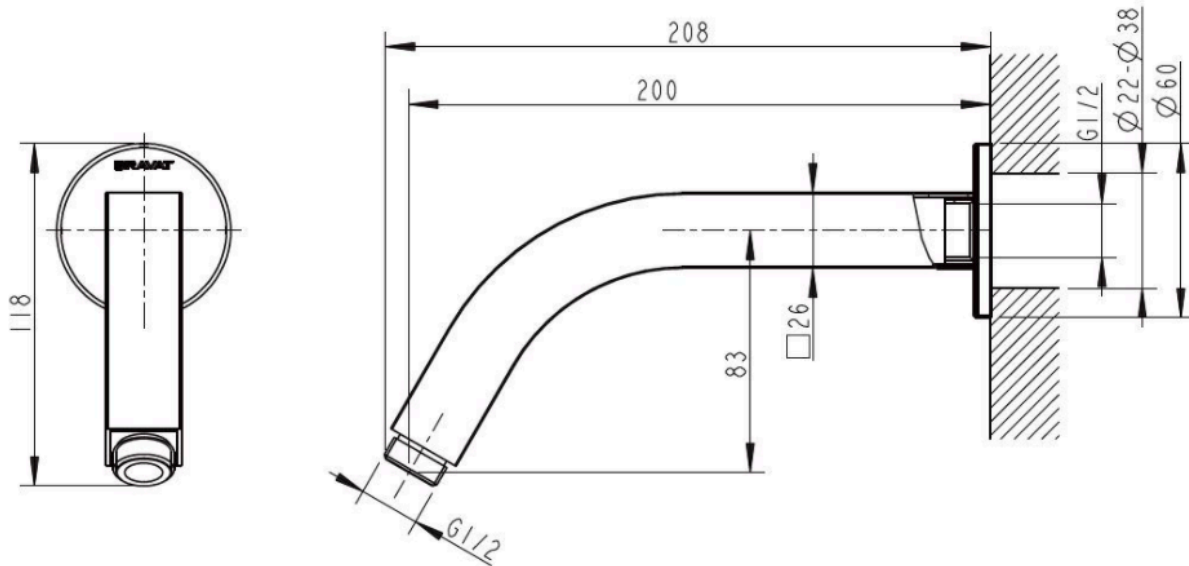

BRAVAT

BY DIETSCHKE  1873

8810W
Square Wall Arm 169mm

FINISH: Chrome

CONSTRUCTION: Super Brass

CONNECTION: G1/2 Female Thread

WORKING PRESSURES: 150 - 500 Kpa

OPERATING TEMPERATURE: 5°C - 70°C