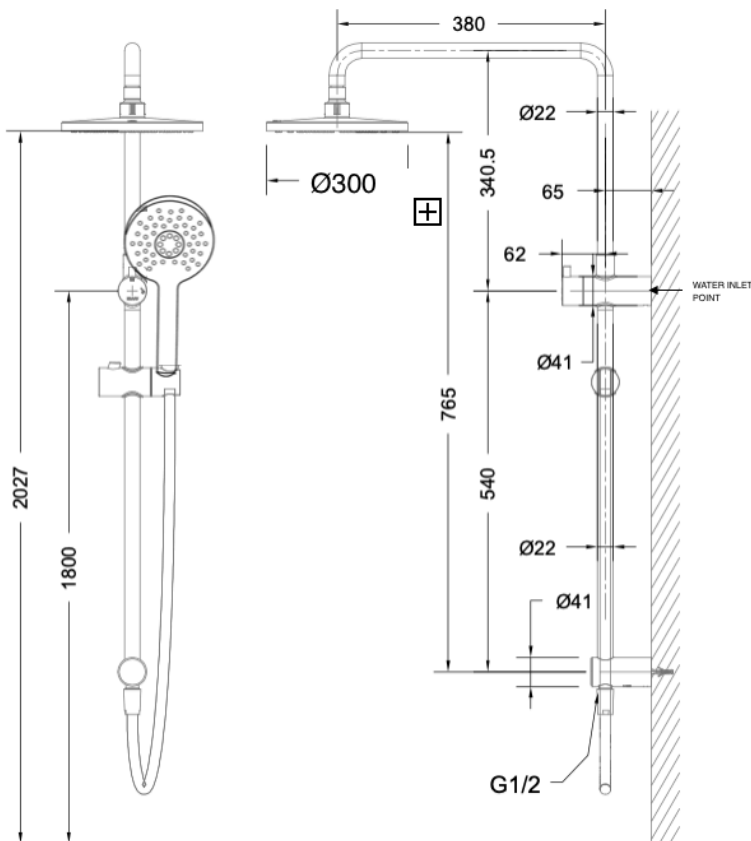

BRAVAT

BY DIETSCHÉ  1873

SO-8500MB Shower Shower Combo

FINISH: Matte Black

CONSTRUCTION: Super Brass

CARTRIDGE: 35mm Ceramic

CONNECTION: 1/2" BSP Female

WORKING PRESSURES: 150 - 500 Kpa

OPERATING TEMPERATURE: 5°C - 70°C

WELS RATING: 3 Star - 9L/Min

Warranty: 15 Years Warranty & Lifetime on cartridge* (Terms & Conditions Apply)

Bravat Care: For all domestic tap ware products include a 5 Year Parts and Labour warranty & Lifetime on Cartridge replacement* (Terms & Conditions Apply)